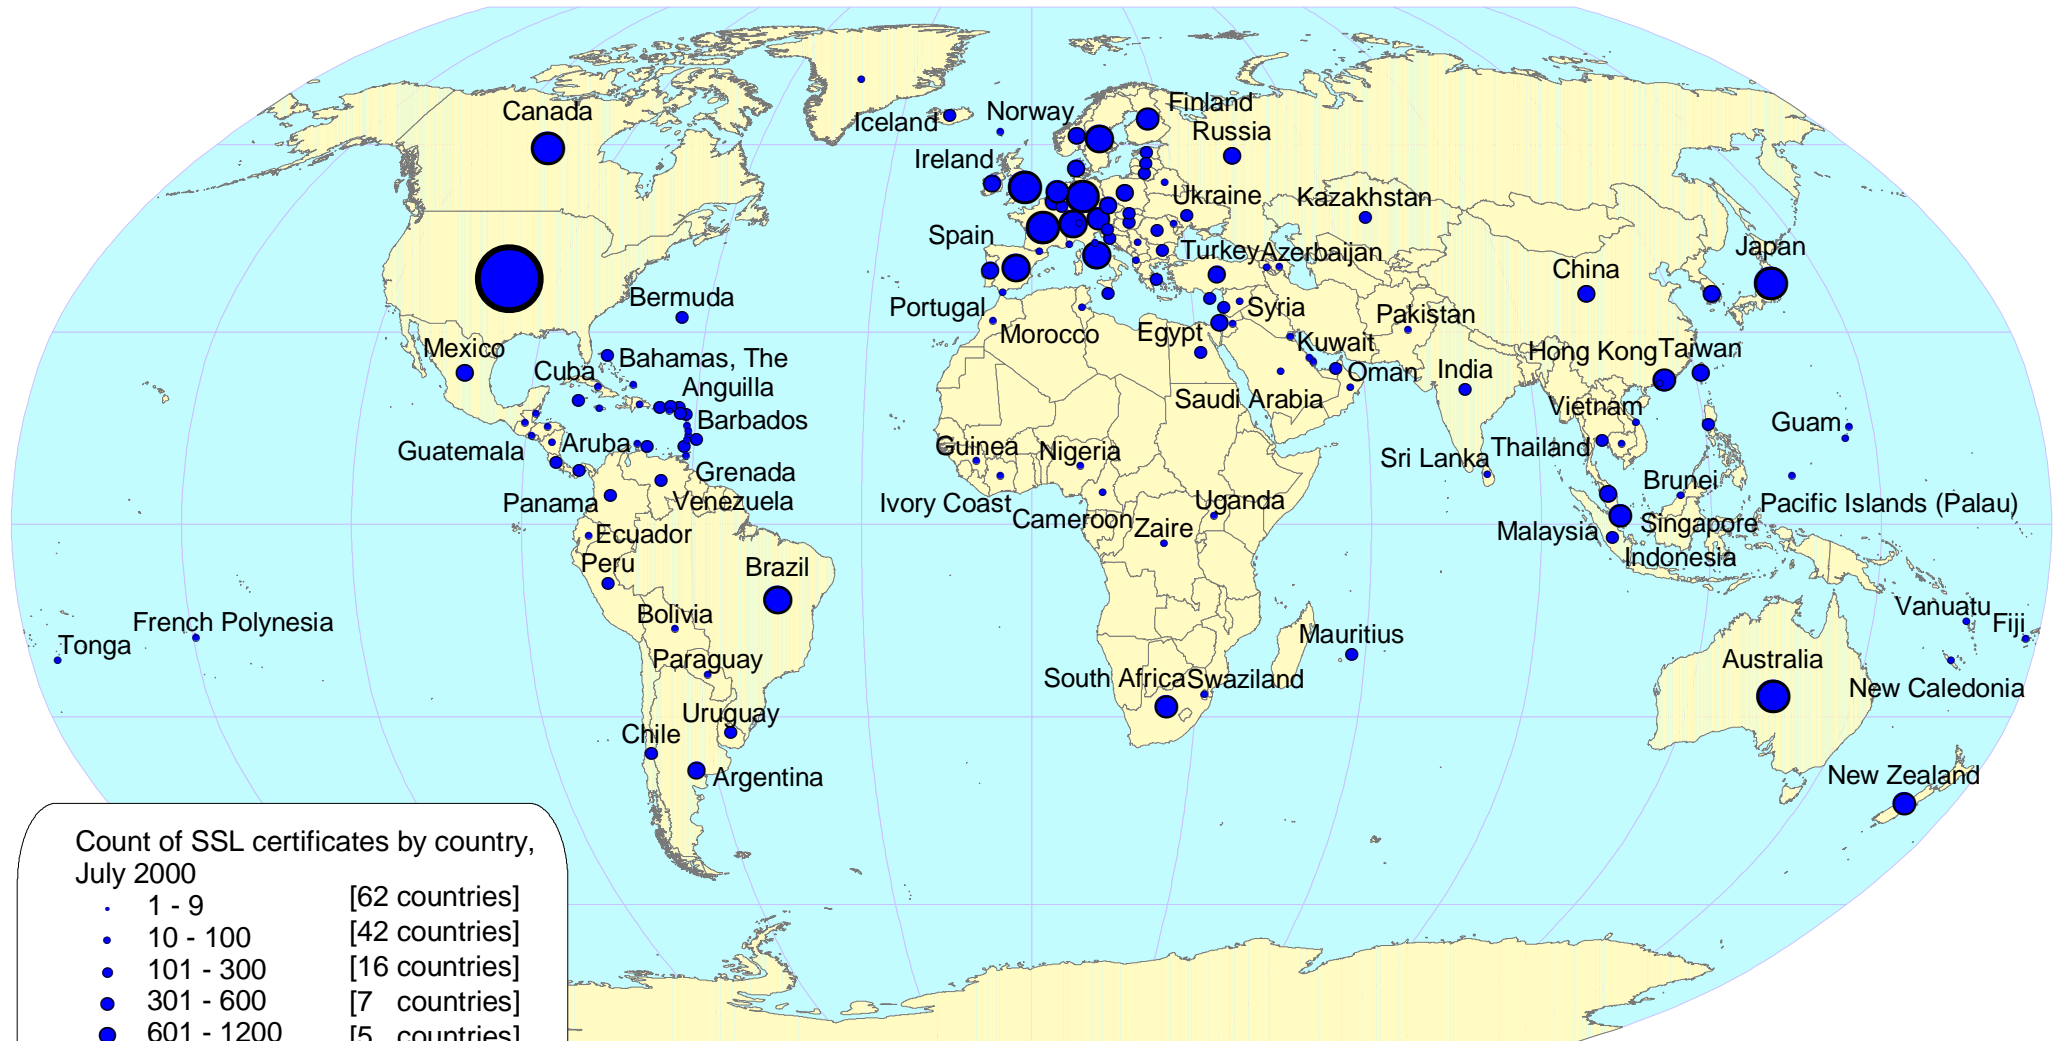

Count of SSL by Countries, July 2000

Count of SSL certificates by country,
July 2000

- 1 - 9 [62 countries]
- 10 - 100 [42 countries]
- 101 - 300 [16 countries]
- 301 - 600 [7 countries]
- 601 - 1200 [5 countries]
- 1201 - 4403 [6 countries]
- 61,531 - USA

Total certificates mapped = 91,877
Number of countries = 139

Copyright - Netcraft, 2000
<http://www.netcraft.com>