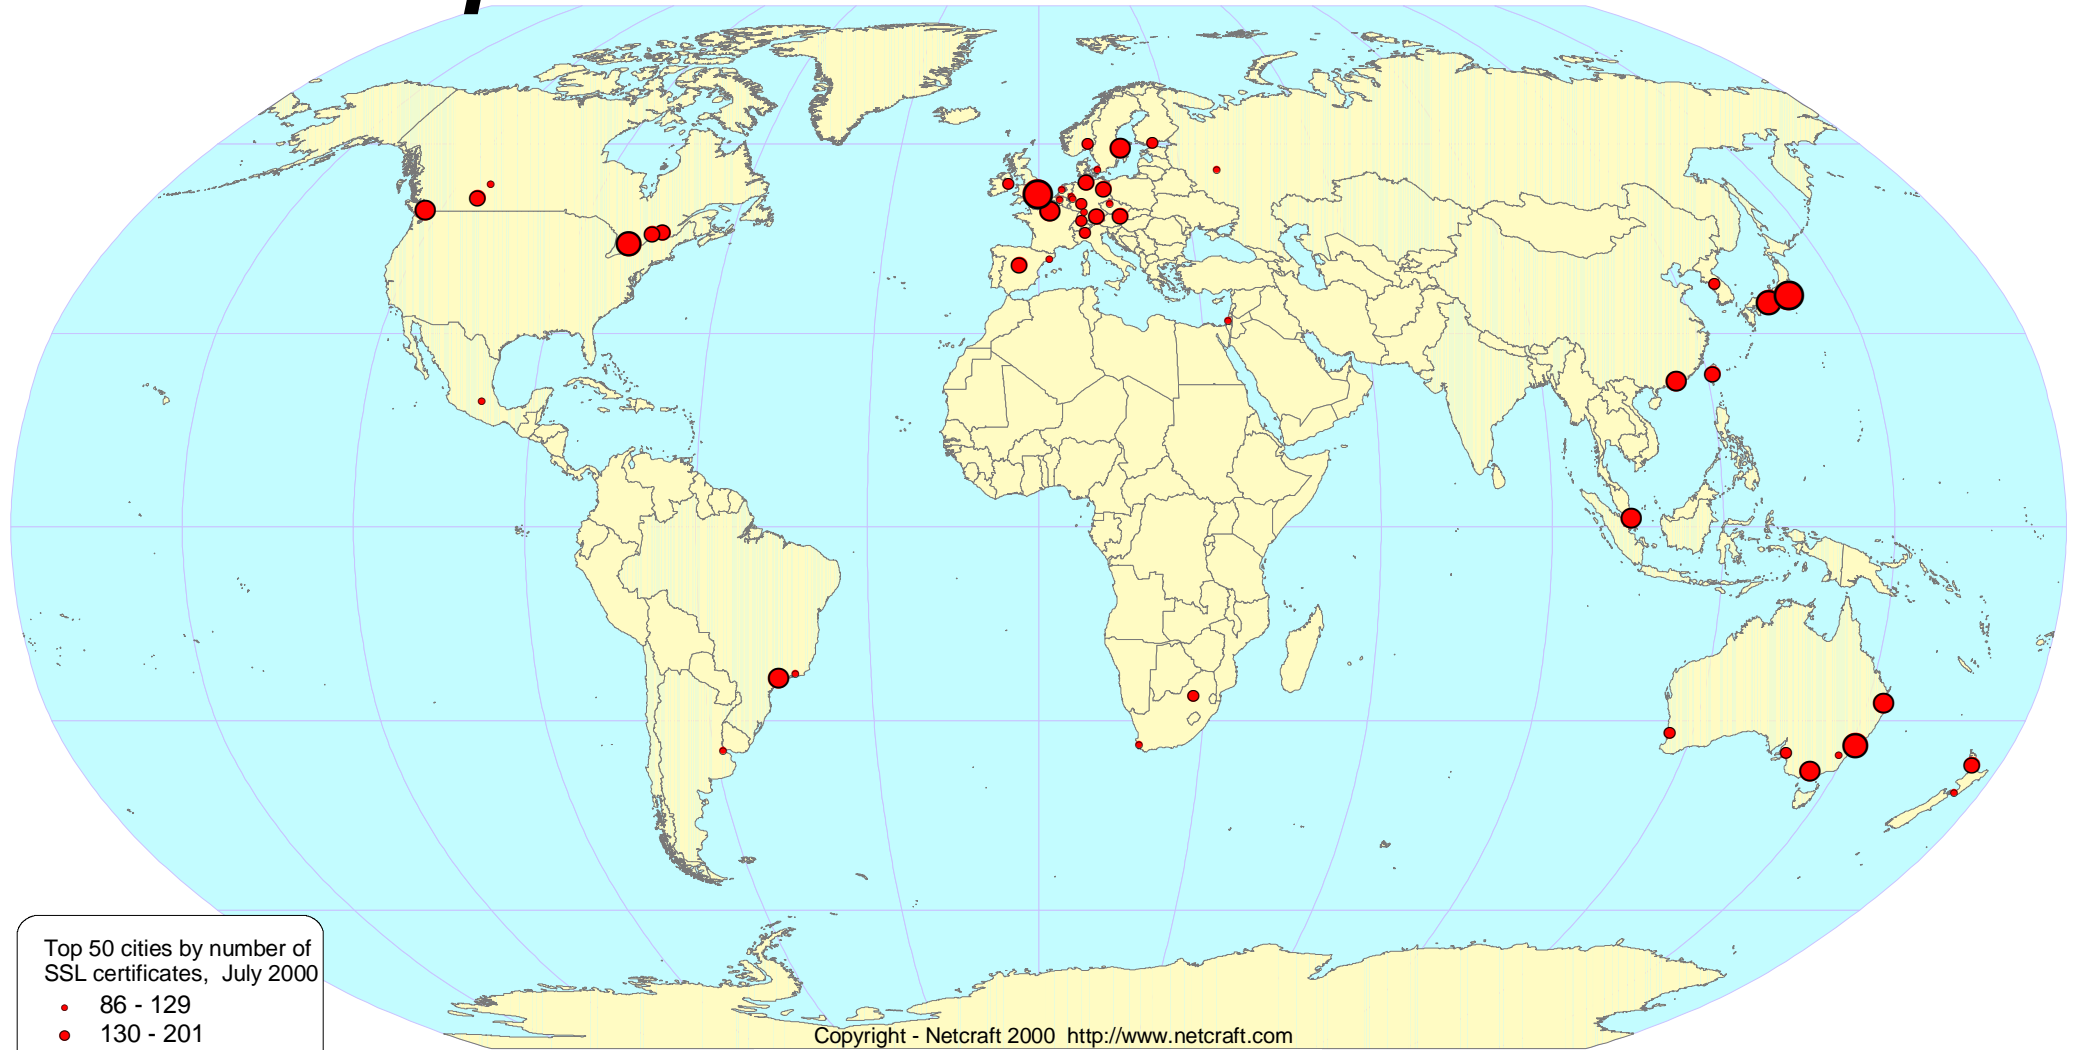

# Netcraft's Global Survey of SSL Top 50 Cities Outside the USA

Top 50 cities by number of  
SSL certificates, July 2000

- 86 - 129
- 130 - 201
- 202 - 289
- 290 - 449
- 450 - 728
- 729 - 1463