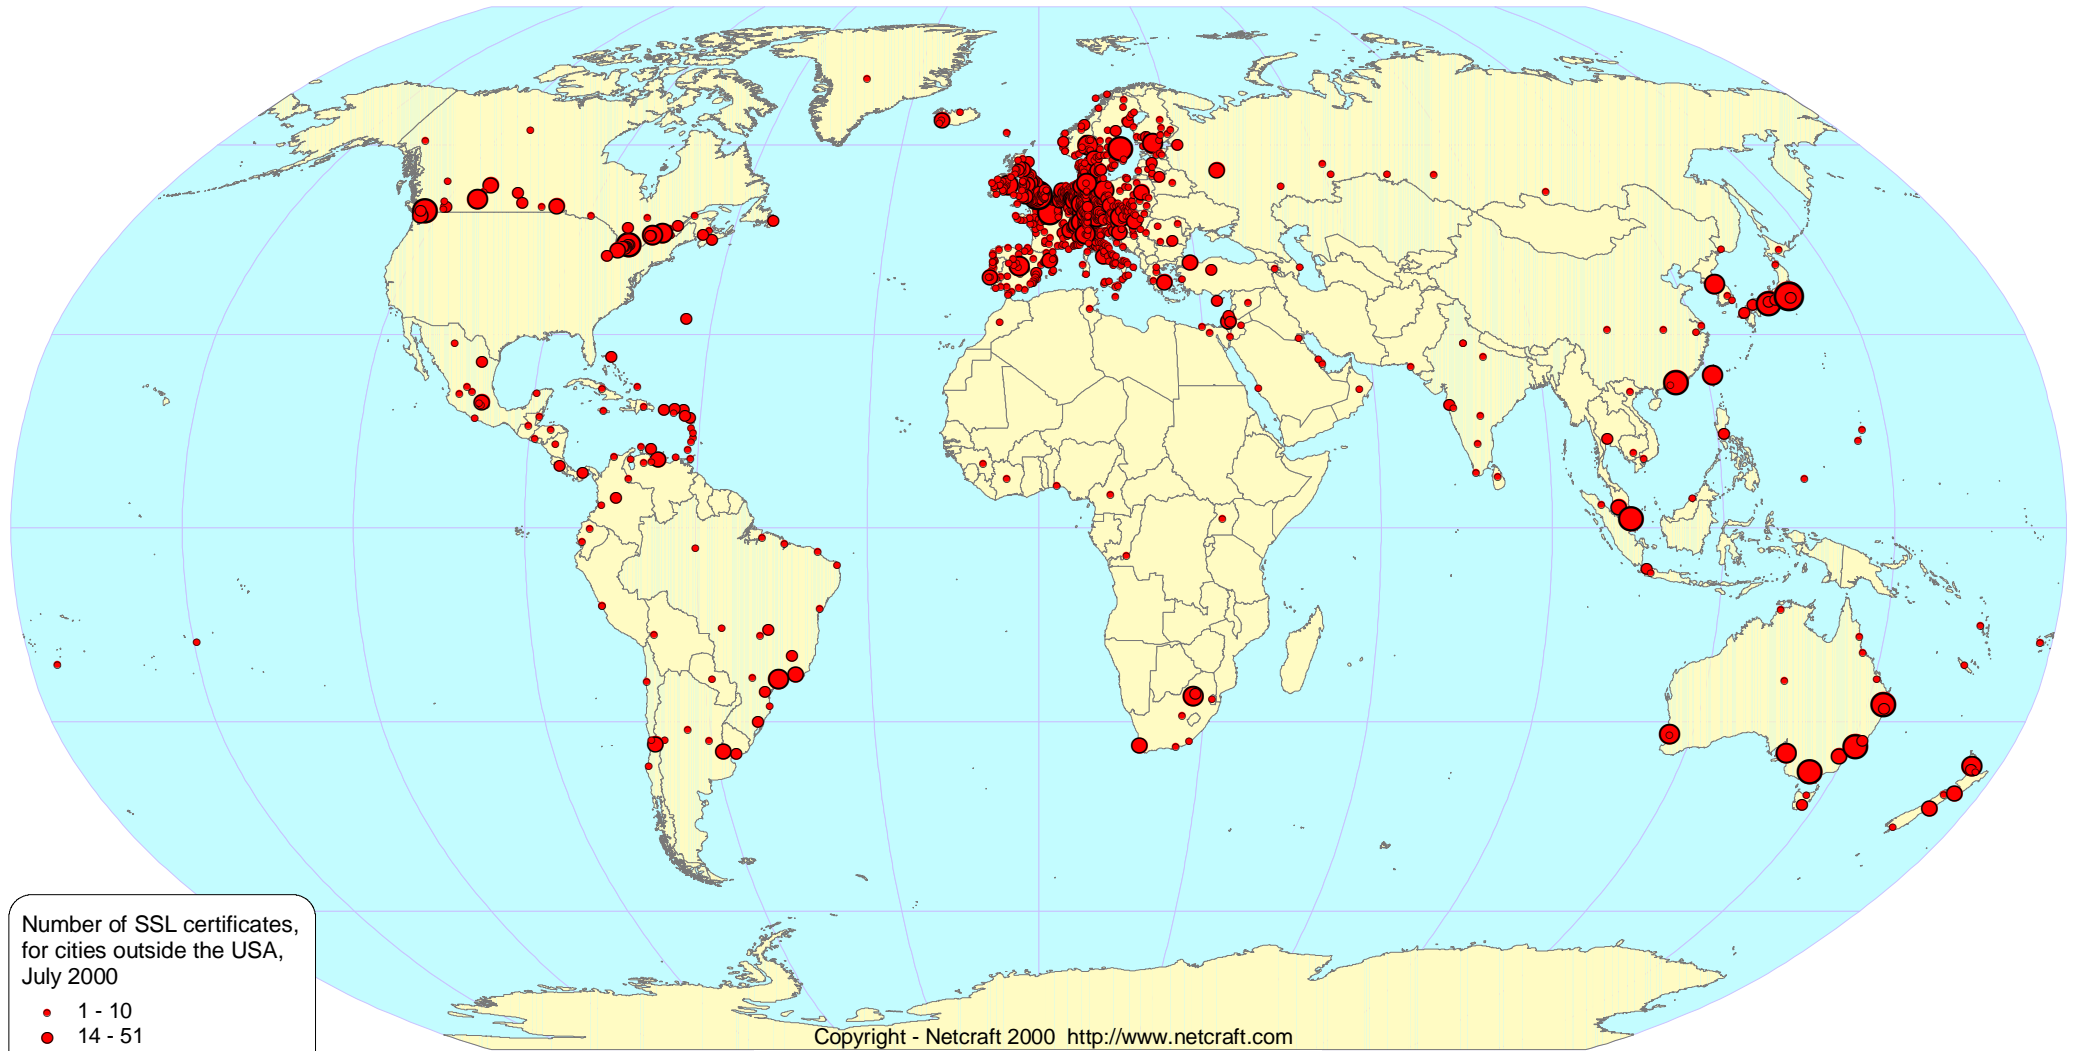

# Netcraft's Global Survey of SSL Cities Outside the USA

Copyright - Netcraft 2000 <http://www.netcraft.com>

Number of SSL certificates,  
for cities outside the USA,  
July 2000

- 1 - 10
- 14 - 51
- 52 - 129
- 130 - 322
- 323 - 728
- 729 - 1463