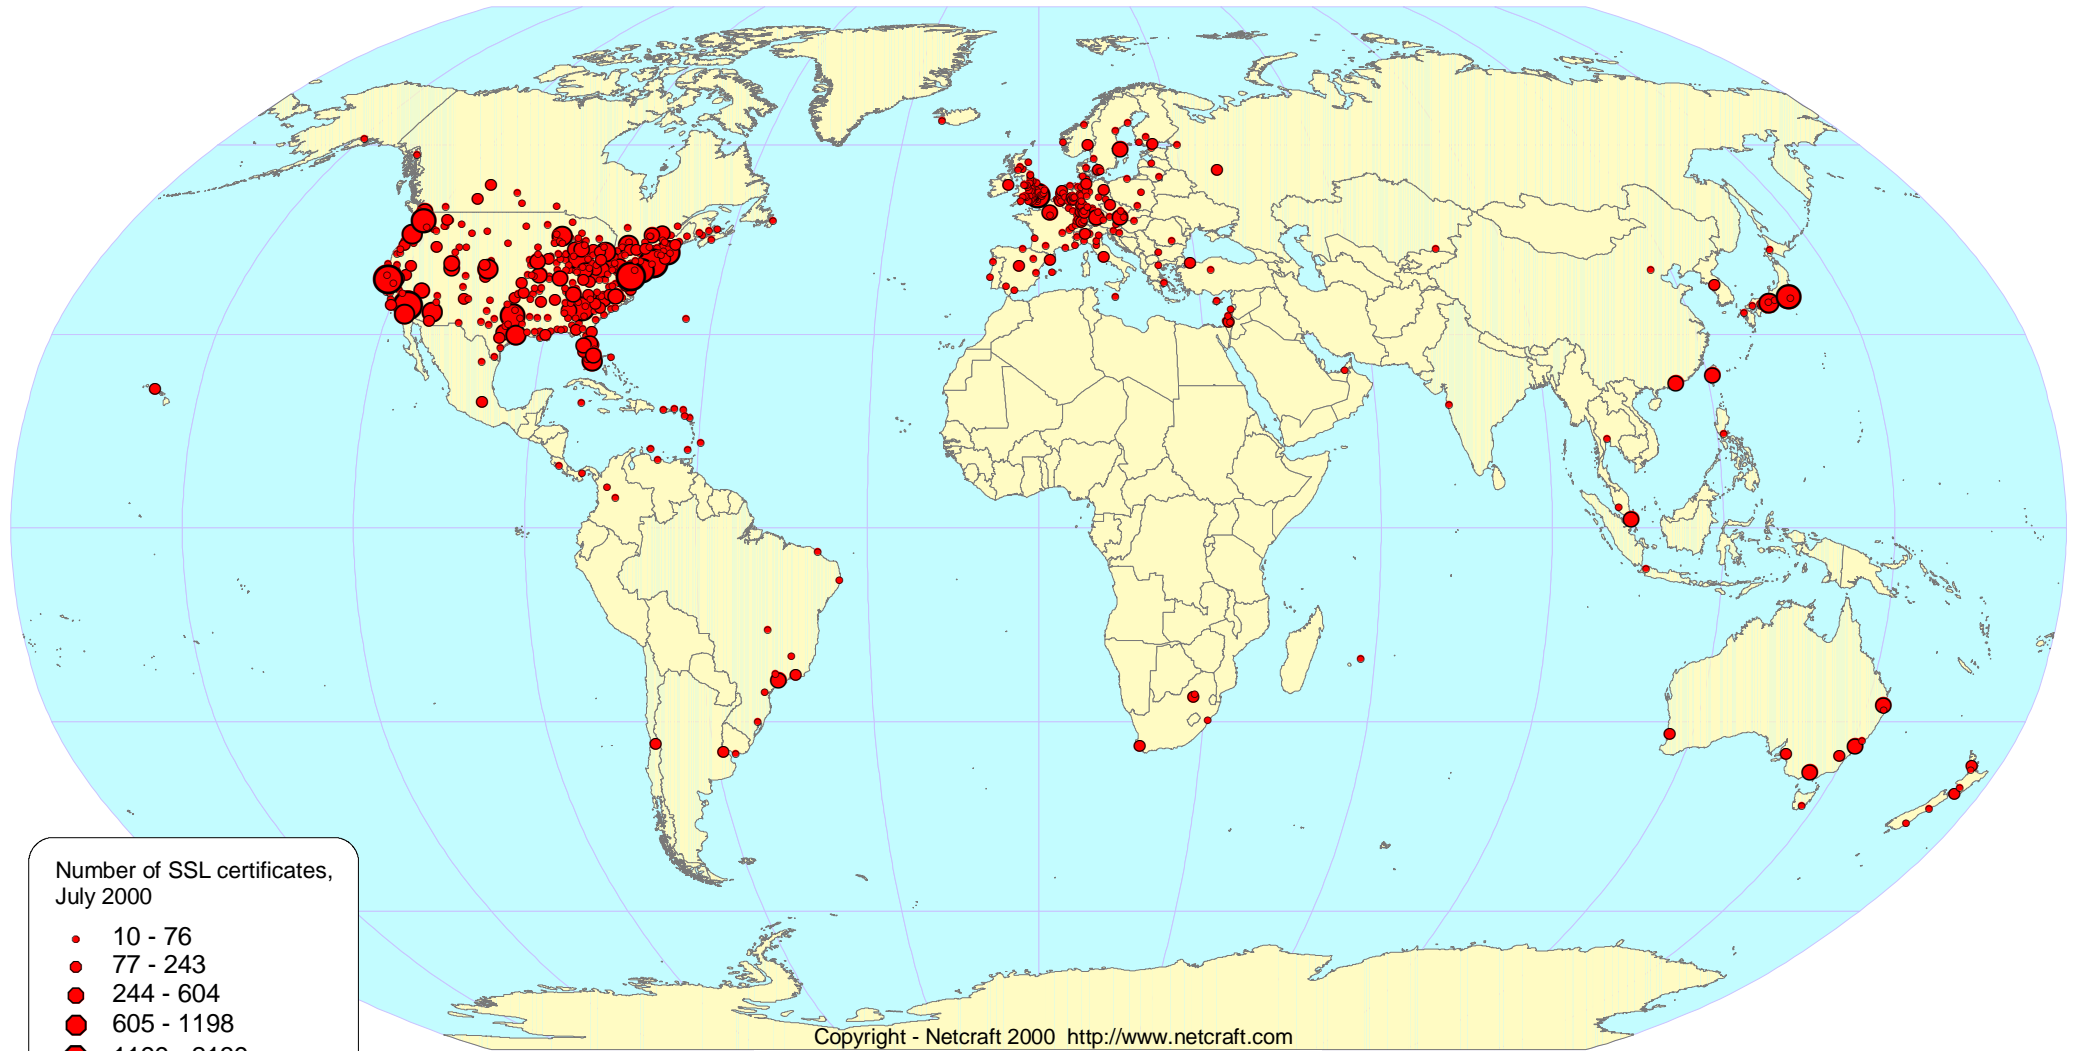

Netcraft's Global Survey of SSL

Number of SSL certificates,
July 2000

- 10 - 76
- 77 - 243
- 244 - 604
- 605 - 1198
- 1199 - 2139
- 2140 - 5090

(Only cities with 10 or
more SSL are shown)

Copyright - Netcraft 2000 <http://www.netcraft.com>