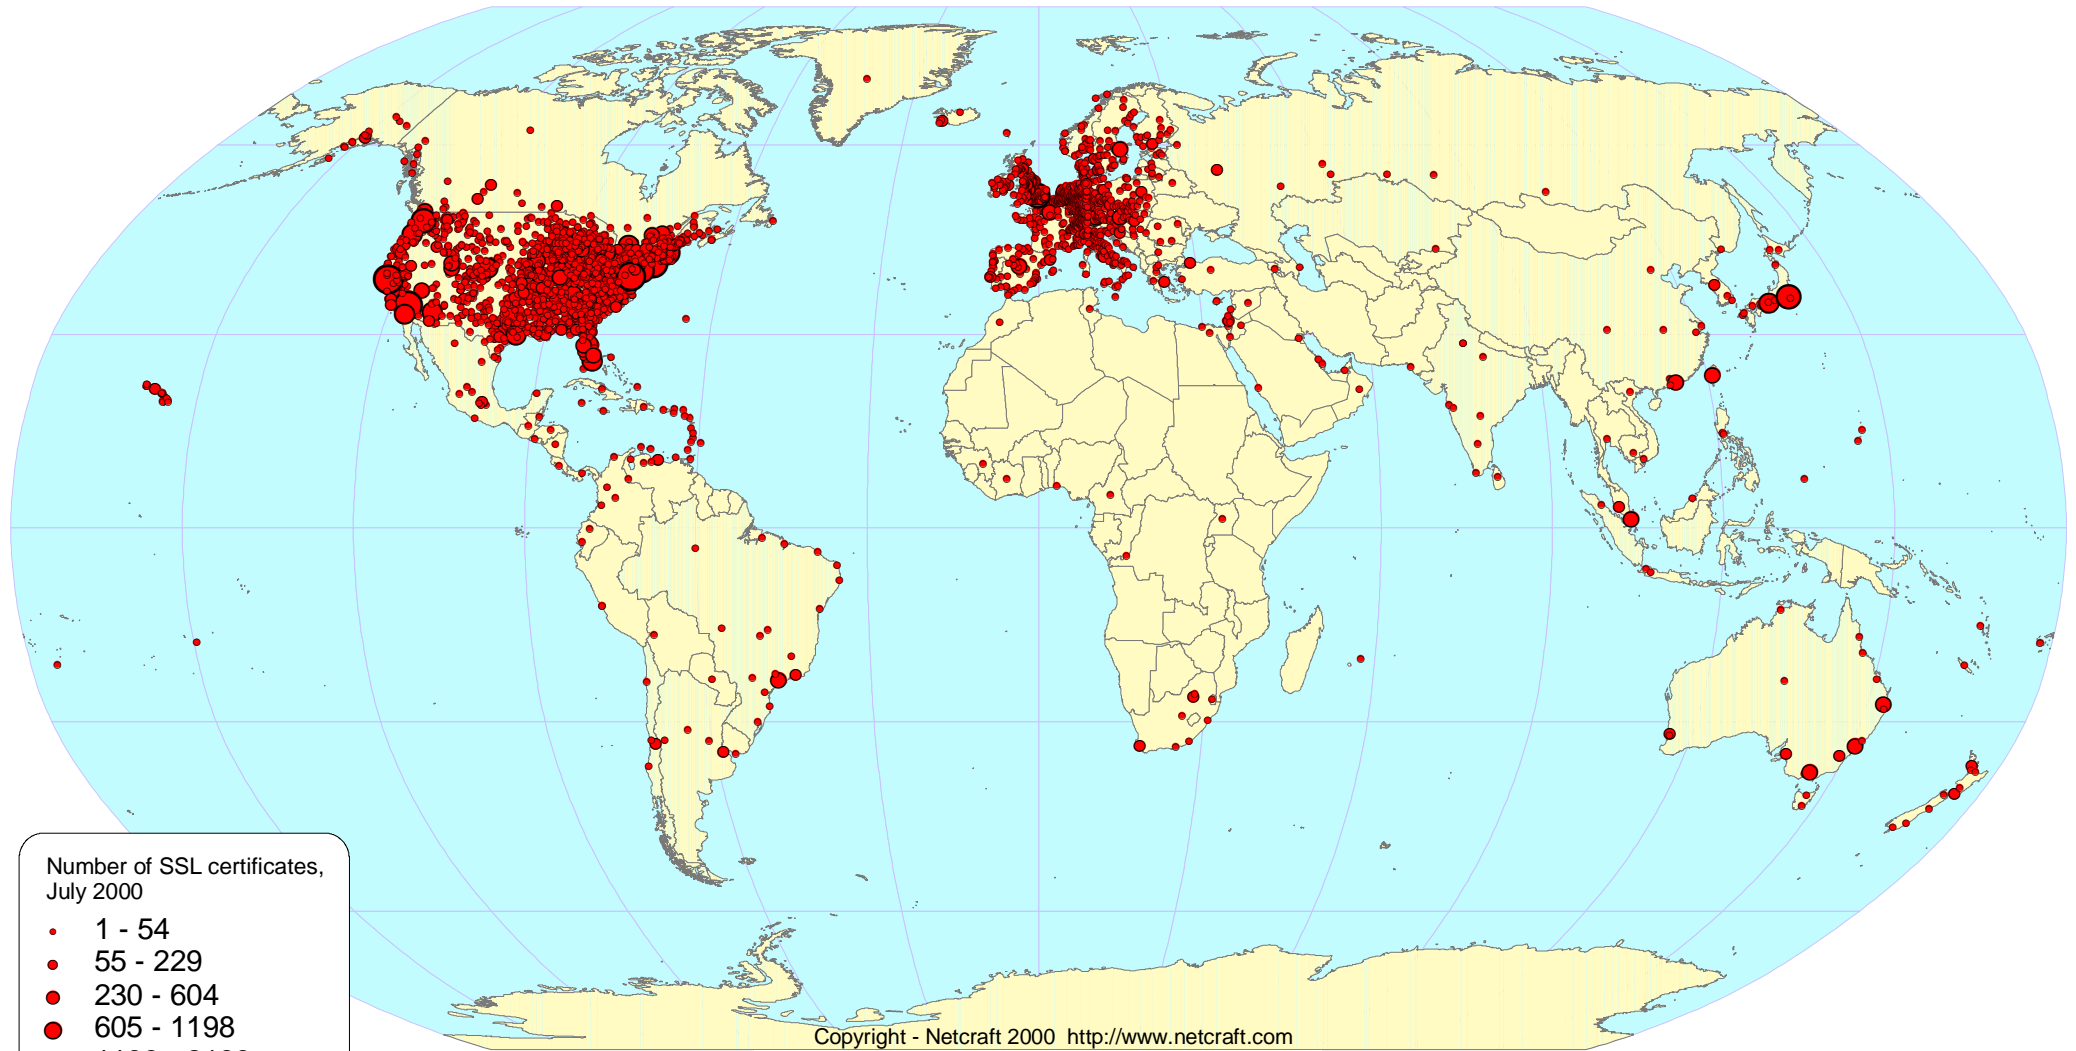

Netcraft's Global Survey of SSL

Number of SSL certificates,
July 2000

- 1 - 54
- 55 - 229
- 230 - 604
- 605 - 1198
- 1199 - 2139
- 2140 - 5090

(Total of 81,127 SSL mapped)

Copyright - Netcraft 2000 <http://www.netcraft.com>