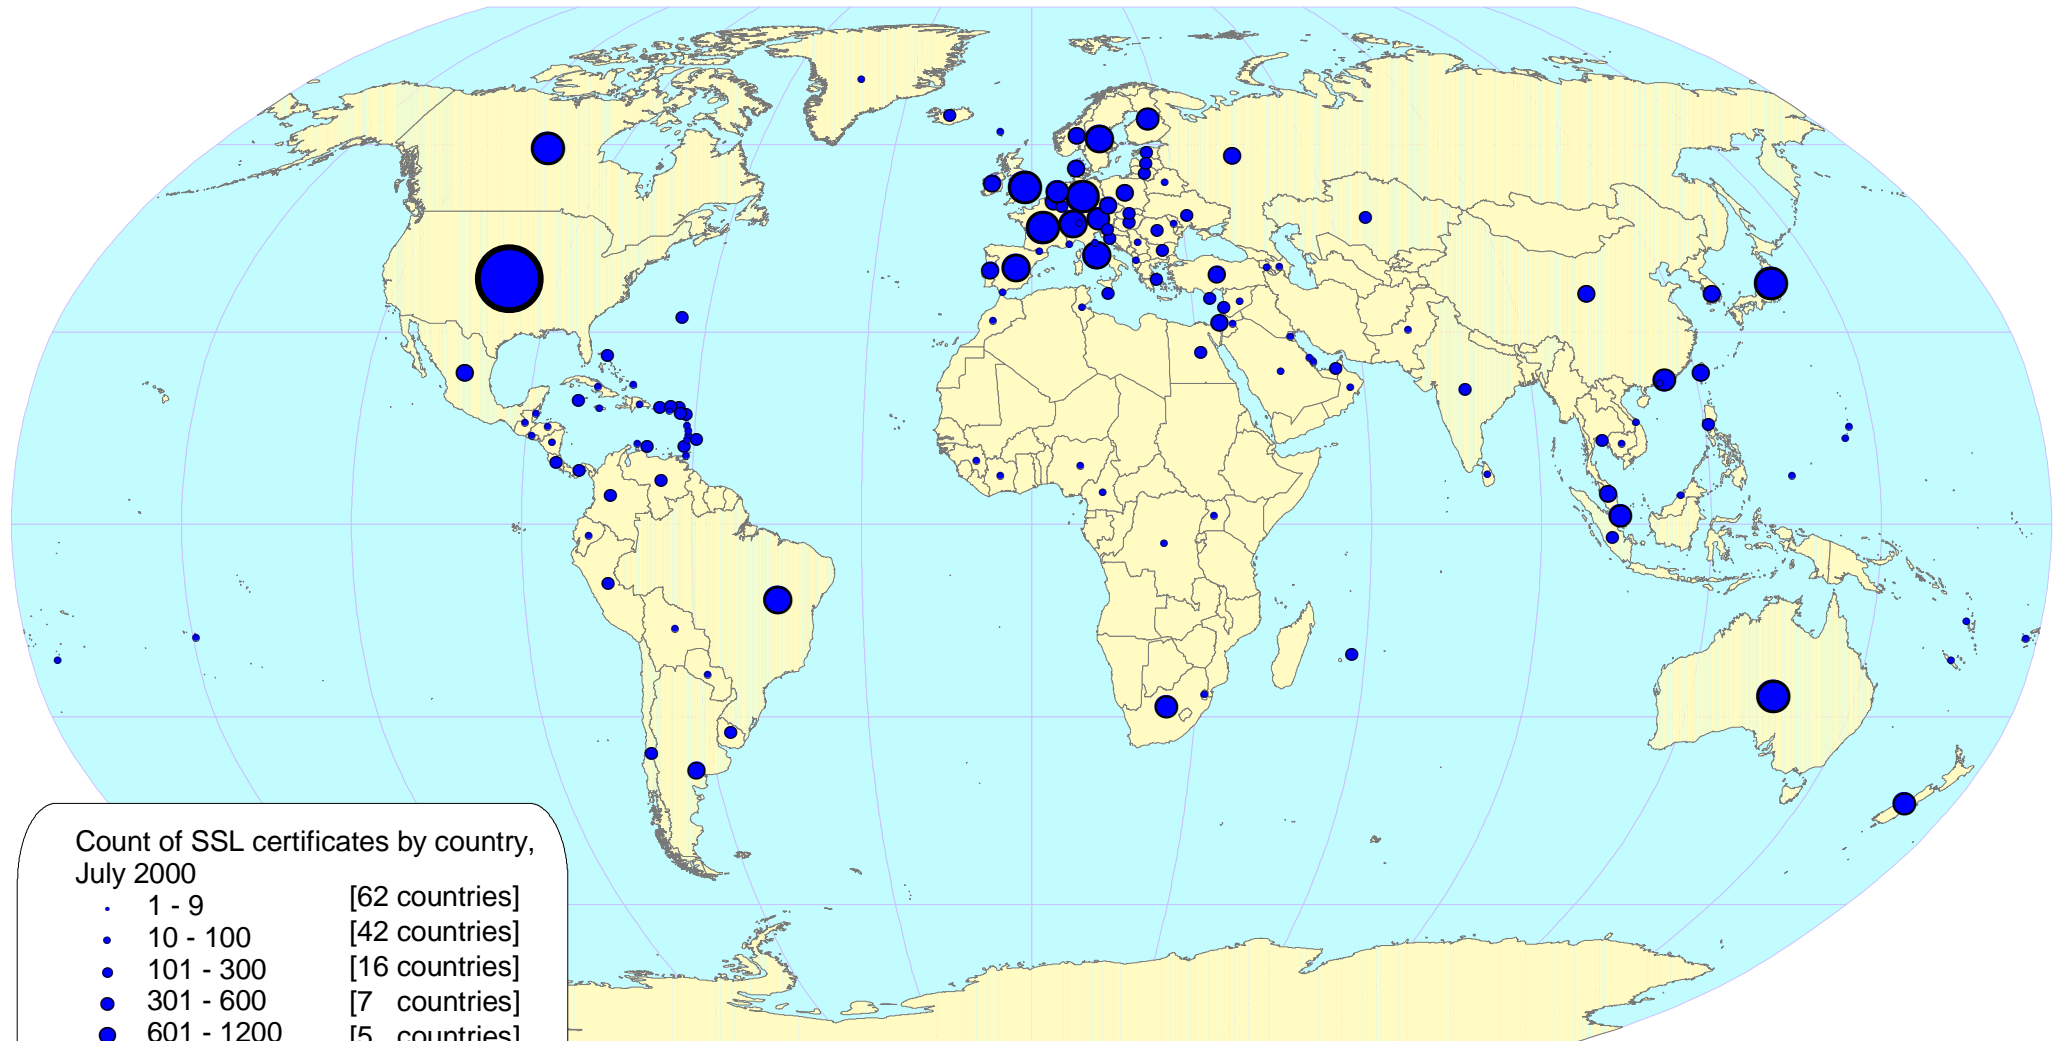

# Count of SSL by Countries, July 2000

Count of SSL certificates by country,  
July 2000

- 1 - 9 [62 countries]
- 10 - 100 [42 countries]
- 101 - 300 [16 countries]
- 301 - 600 [7 countries]
- 601 - 1200 [5 countries]
- 1201 - 4403 [6 countries]
- 61,531 - USA

Total certificates mapped = 91,877  
Number of countries = 139

**NETCRAFT**

Copyright - Netcraft, 2000  
<http://www.netcraft.com>