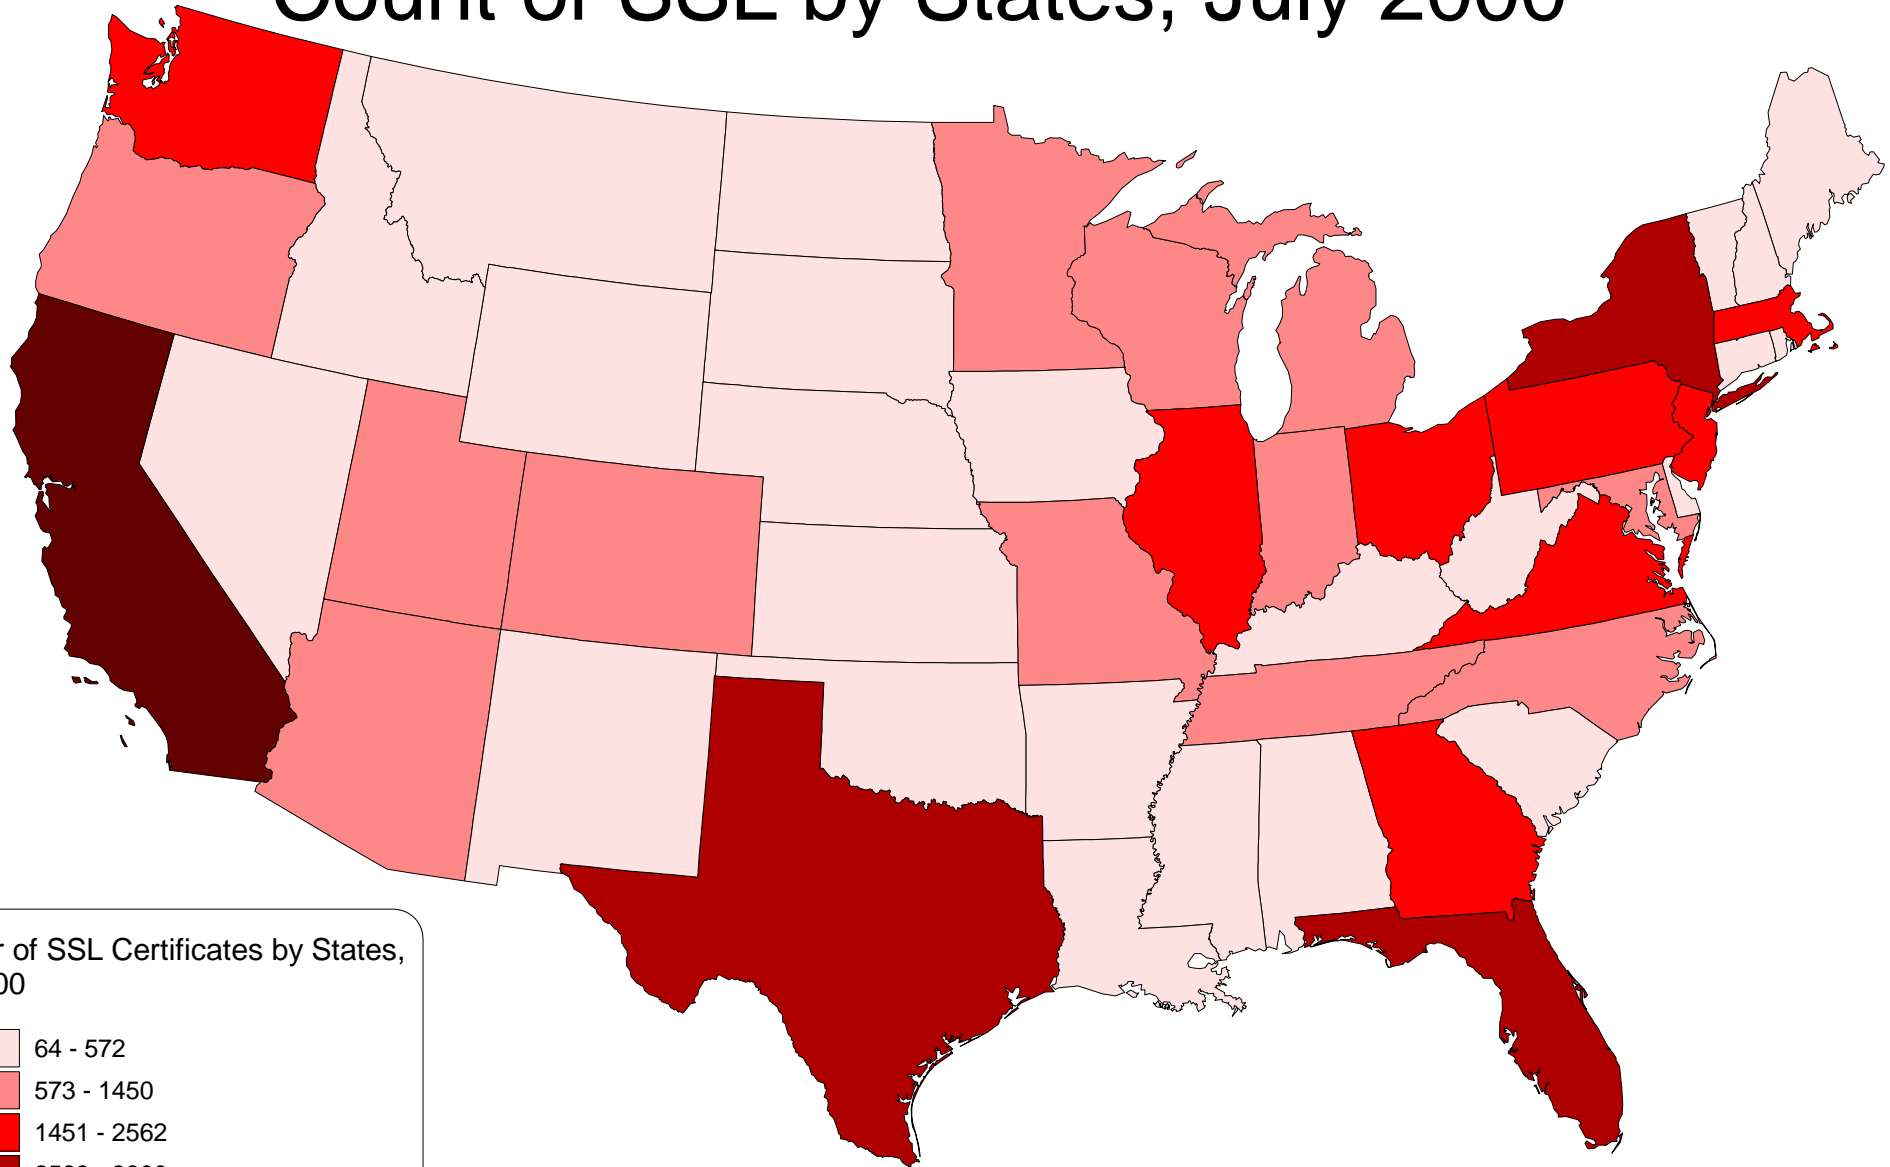

# Count of SSL by States, July 2000

Number of SSL Certificates by States,  
July 2000

Not Shown: Hawaii = 163; Alaska = 115  
Total SSL certificates mapped = 56,984