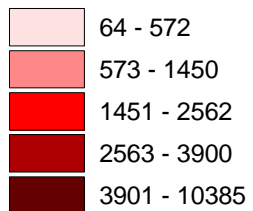

# Count of SSL by States, July 2000

Number of SSL Certificates by States,  
July 2000

Not Shown: Hawaii = 163; Alaska = 115  
Total SSL certificates mapped = 56,984