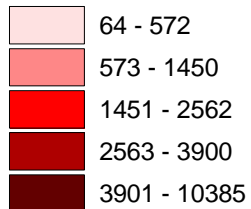

Count of SSL by States, July 2000

Number of SSL Certificates by States, July 2000

Not Shown: Hawaii = 163; Alaska = 115
 Total SSL certificates mapped = 56,984