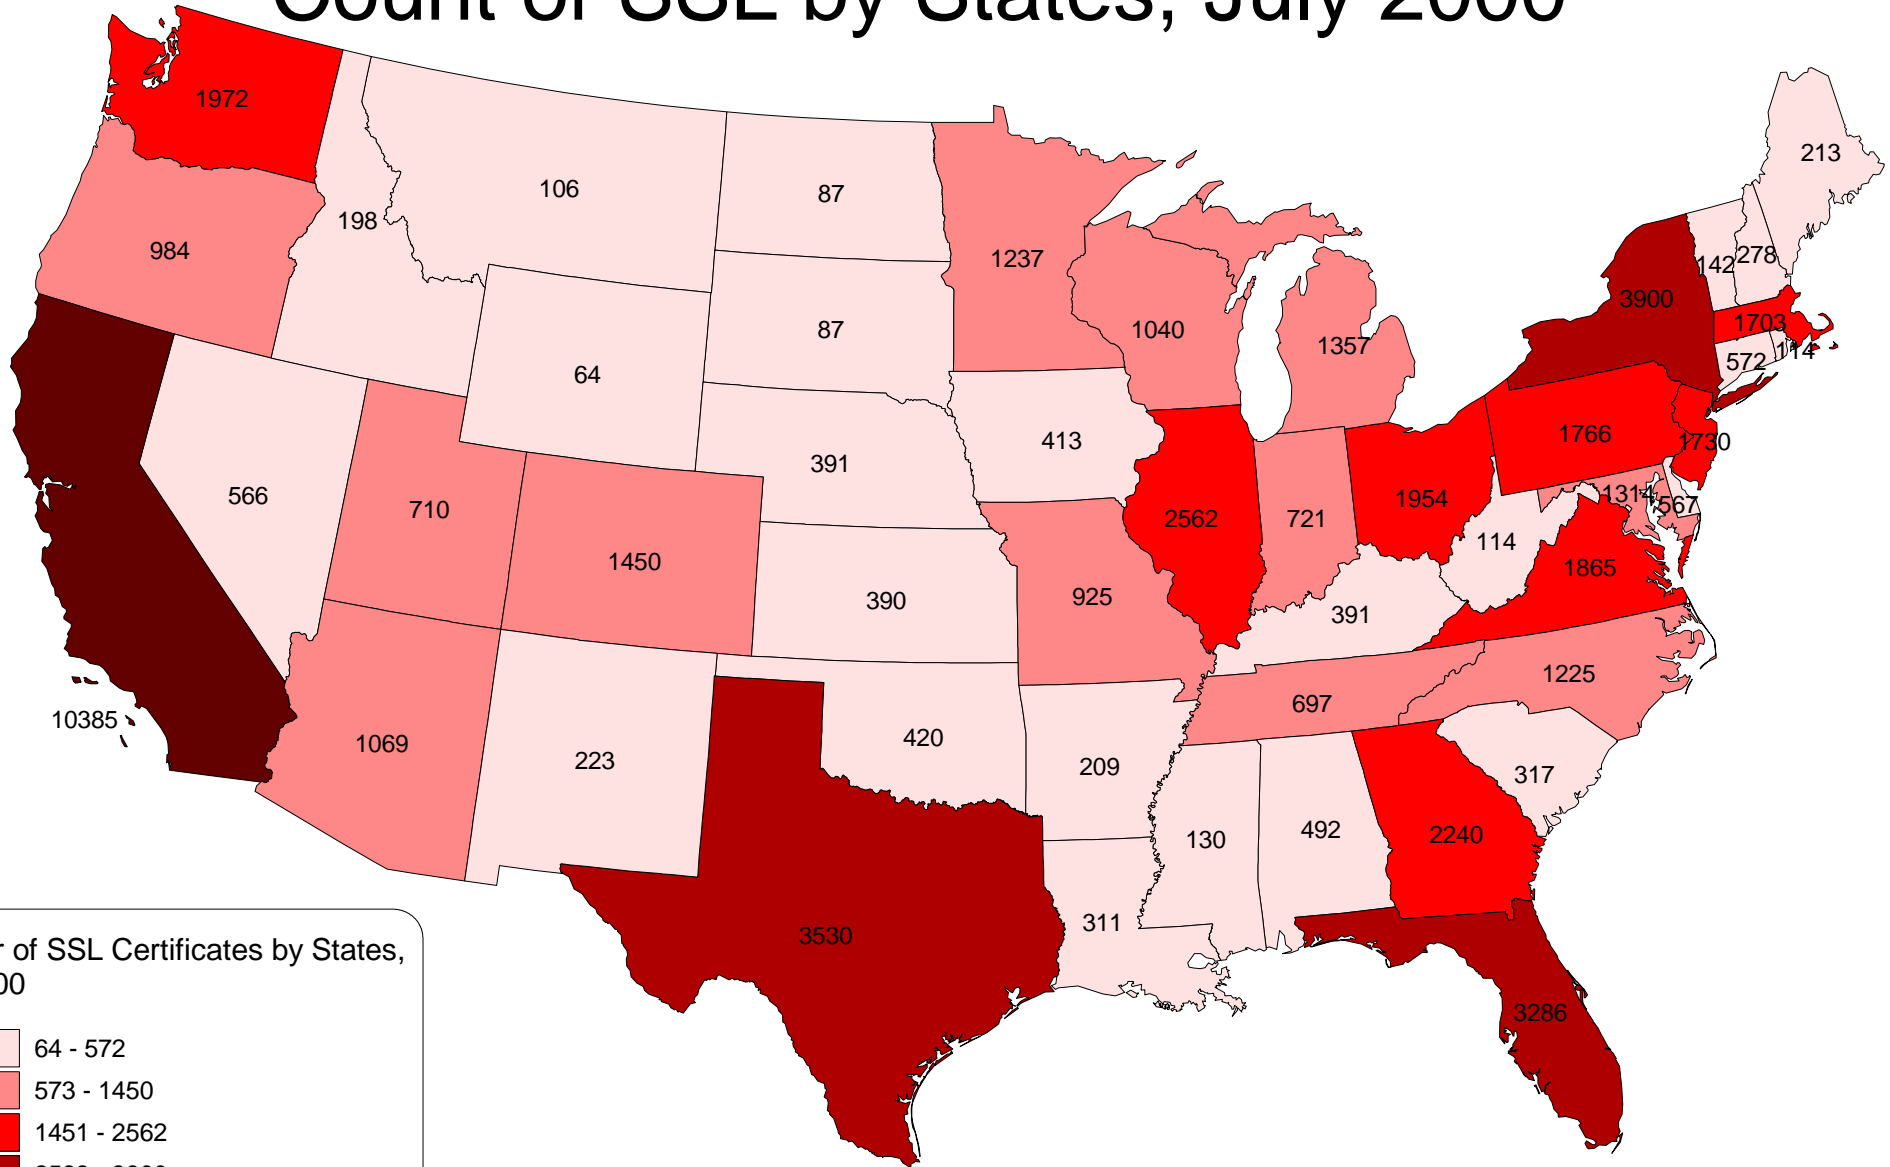

Count of SSL by States, July 2000

Number of SSL Certificates by States, July 2000

Not Shown: Hawaii = 163; Alaska = 115
 Total SSL certificates mapped = 56,984