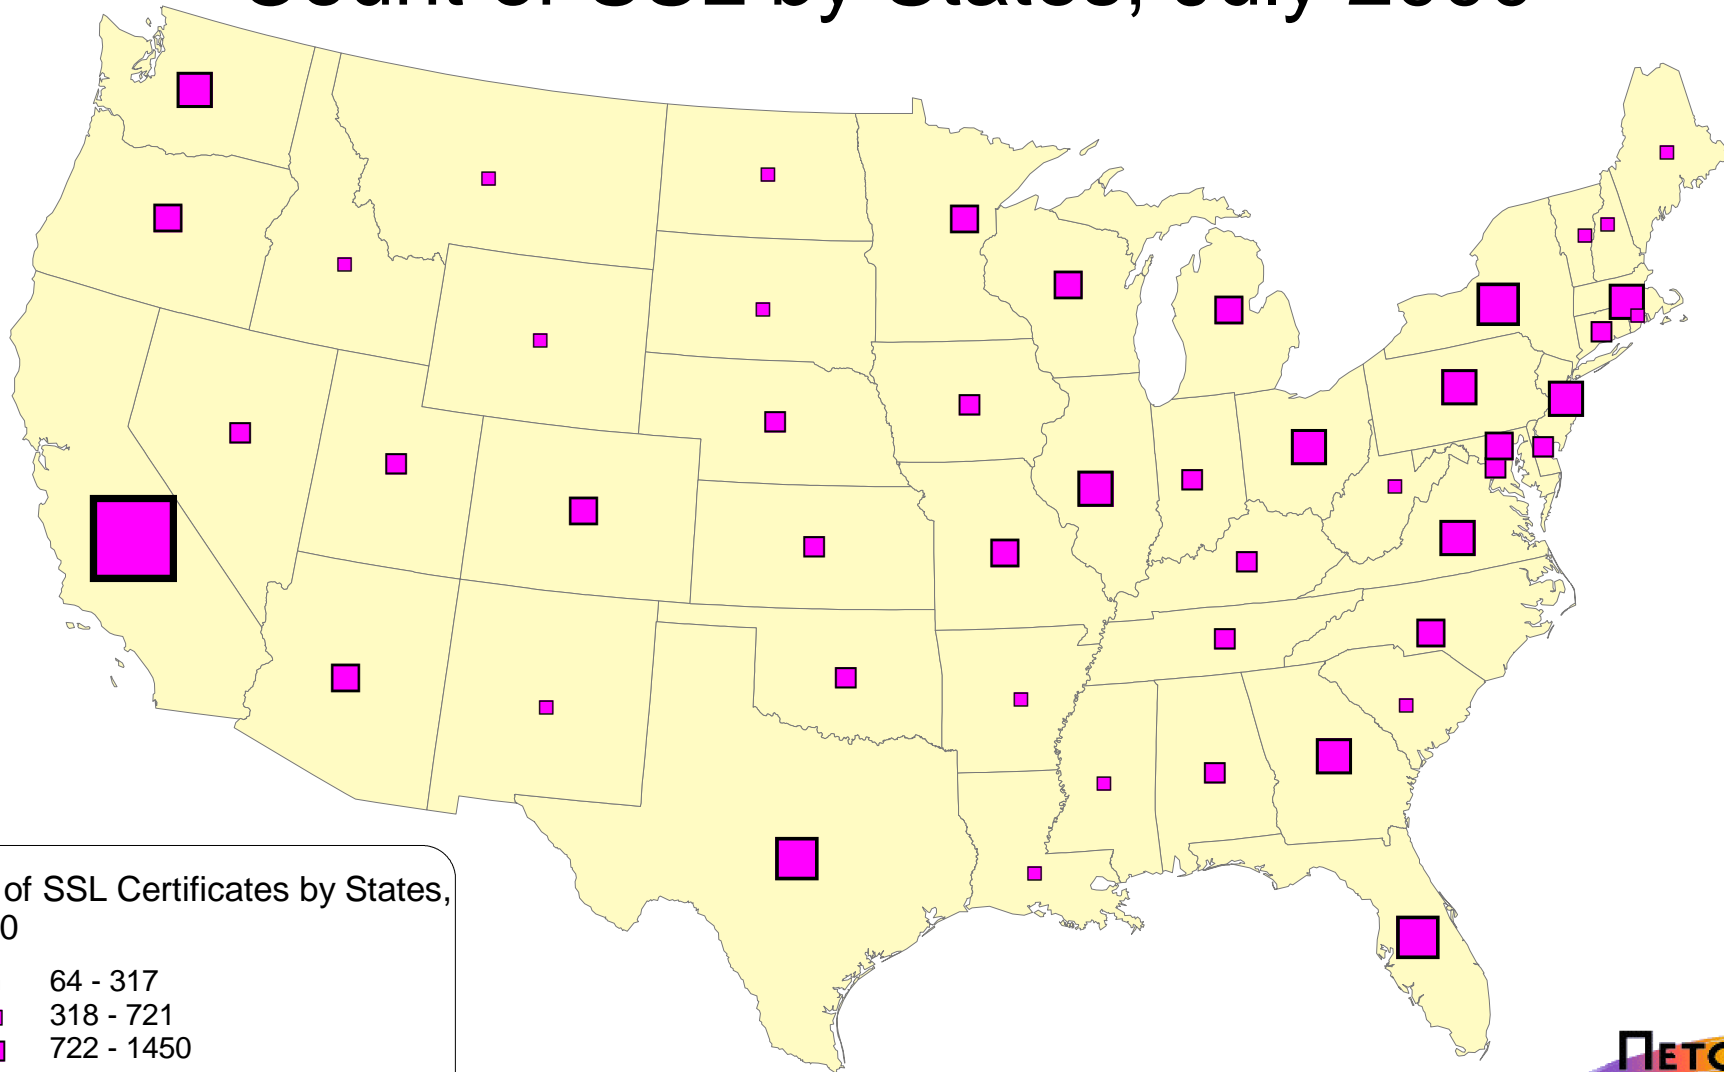

Count of SSL by States, July 2000

Number of SSL Certificates by States, July 2000

- 64 - 317
- 318 - 721
- 722 - 1450
- 1451 - 2562
- 2563 - 3900
- 10385 [California]

Not Shown: Hawaii = 163; Alaska = 115
Total SSL certificates mapped = 56,984