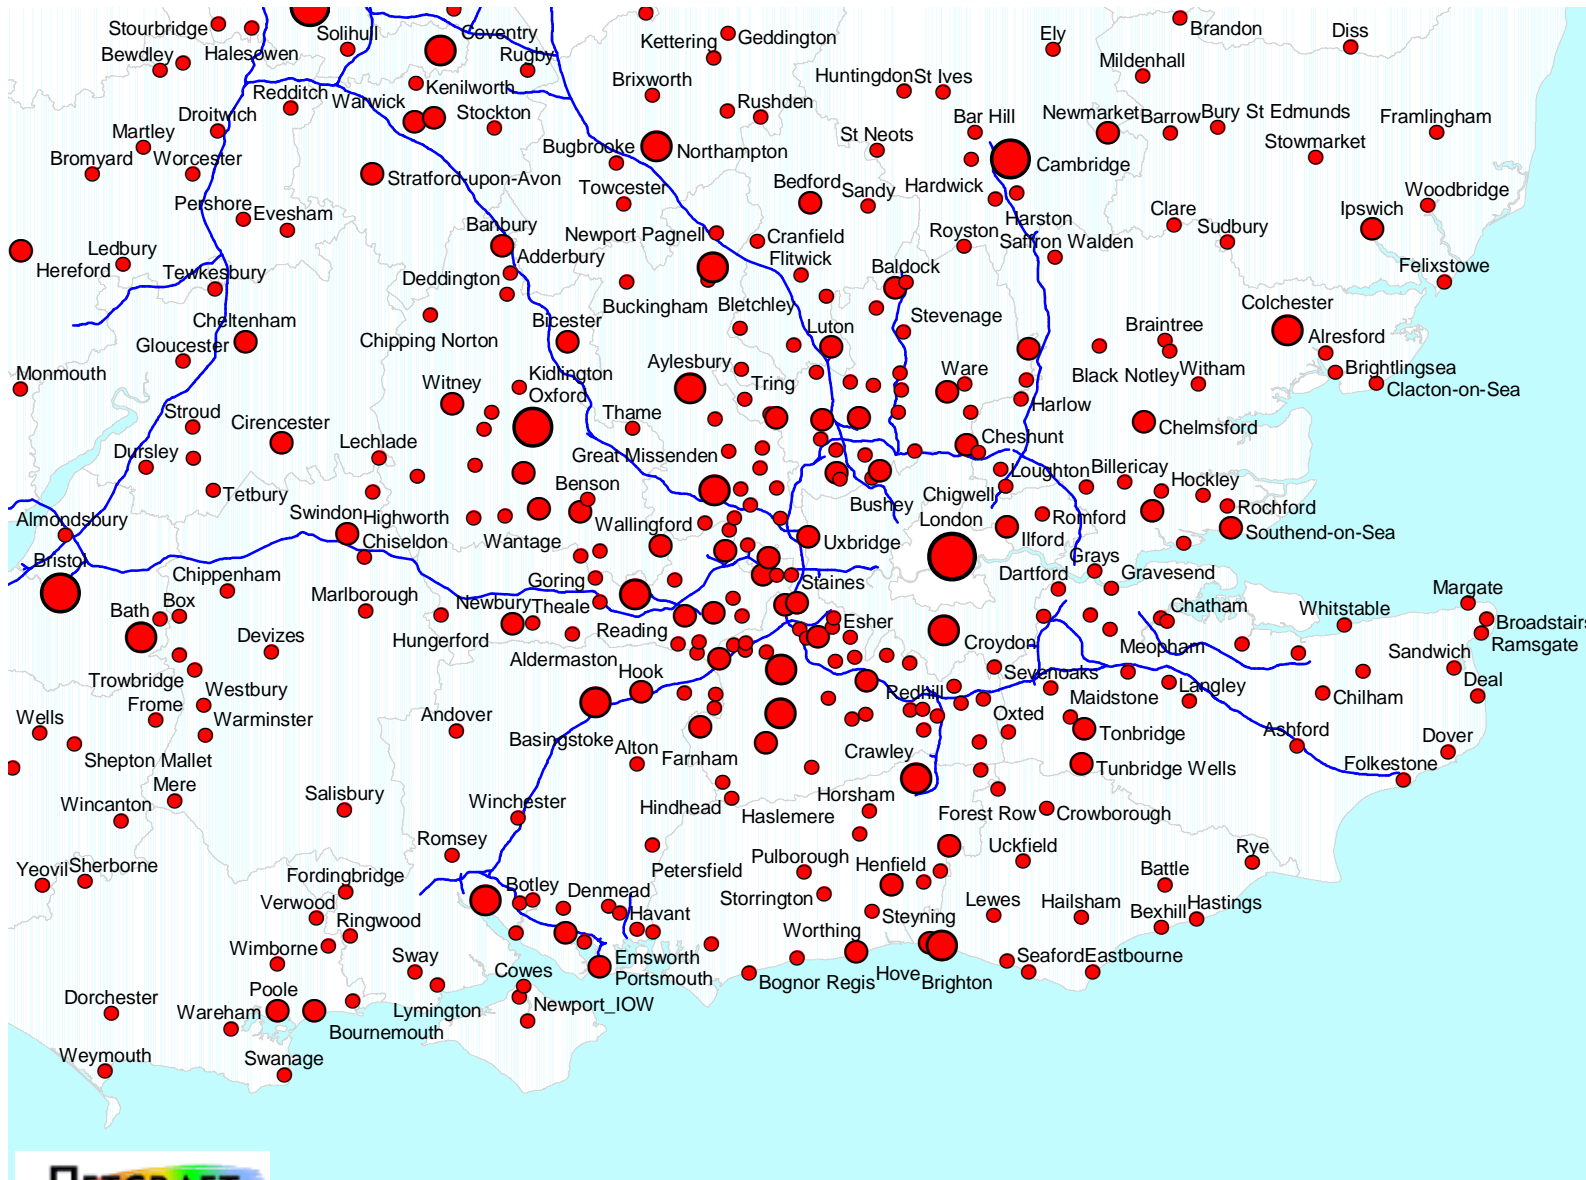

Count of SSL Servers, July 2000

No. SSL servers by town/city,
July 2000

- 1 - 5
- 6 - 16
- 17 - 37
- 38 - 70
- 71 - 1446

(Total count = 4,261)