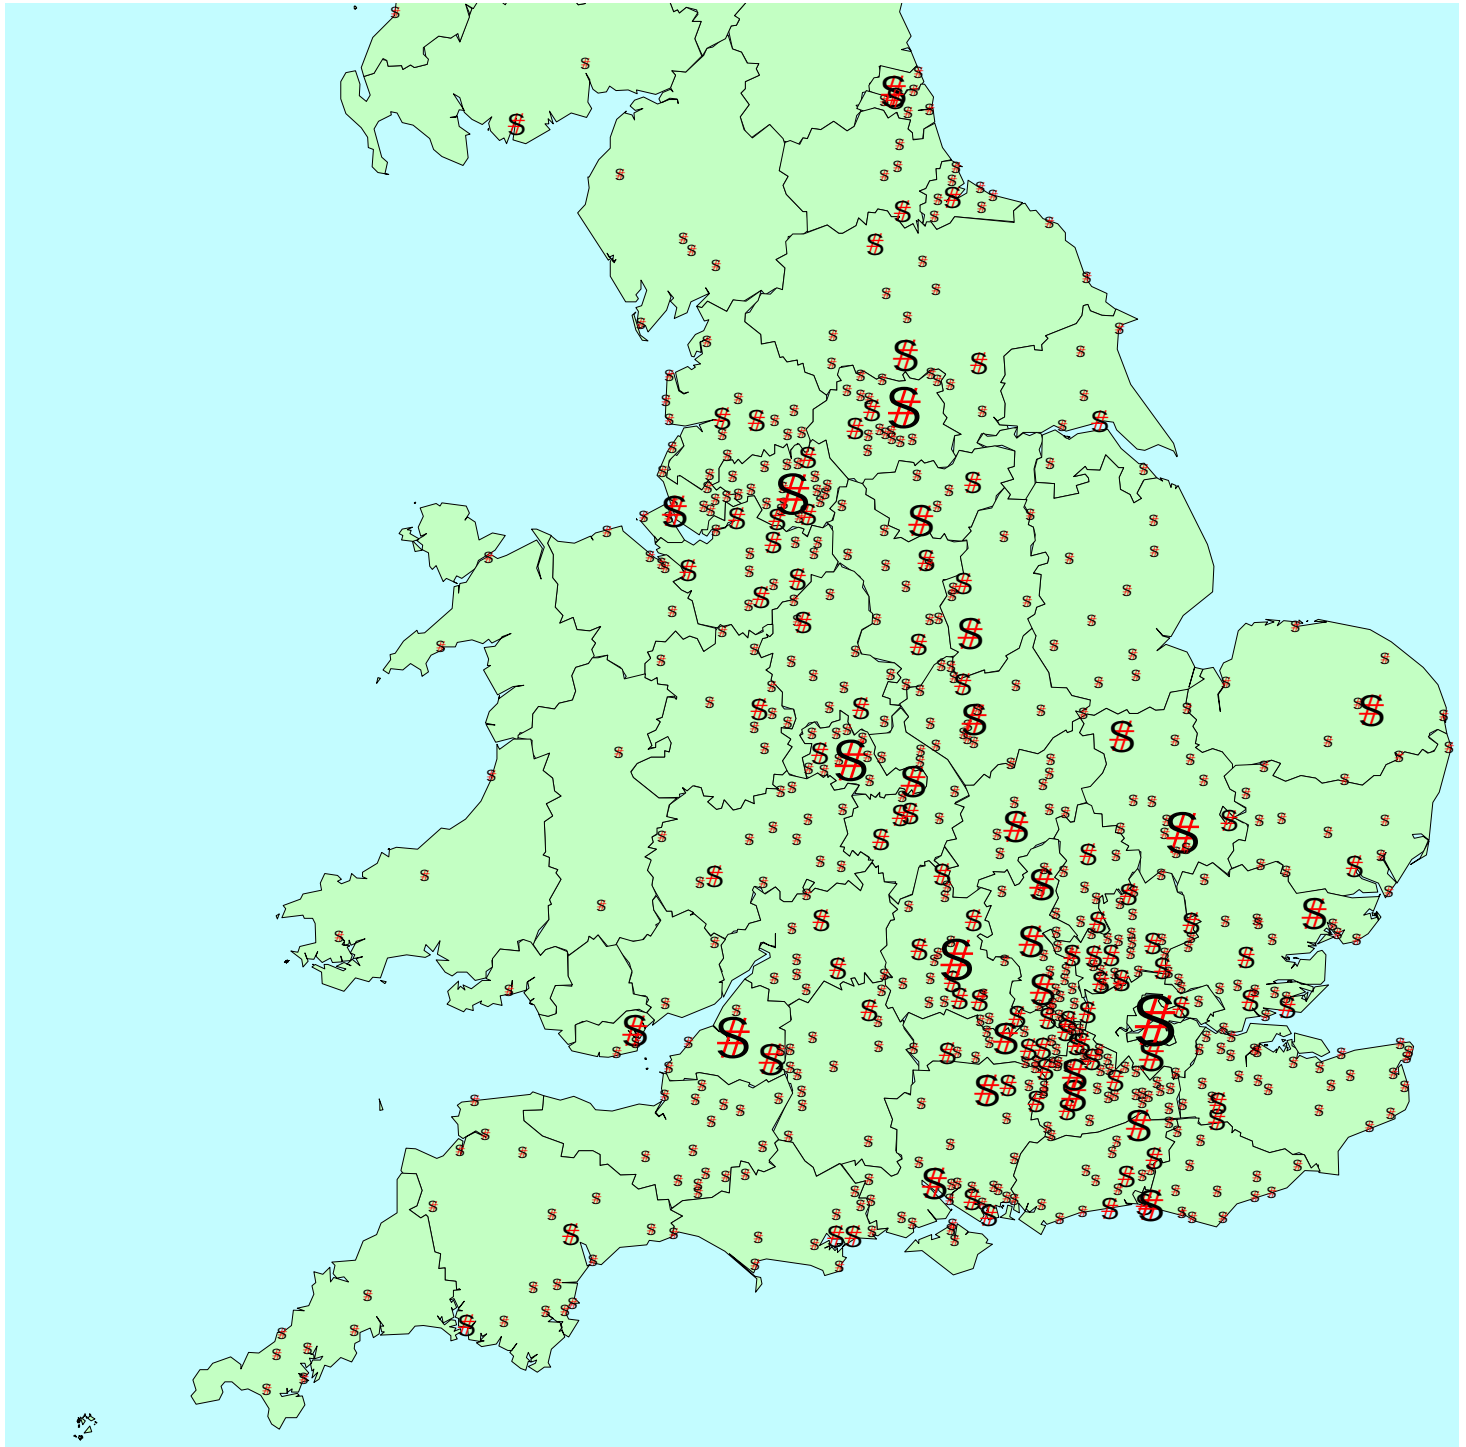

# Count of SSL Servers, July 2000 England and Wales

No. SSL servers by town/city,  
July 2000

- s 1 - 5
- \$ 6 - 16
- \$ 17 - 37
- \$ 38 - 70
- \$ 71 - 1446

(Total count = 4,261)