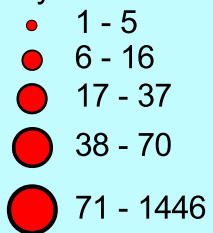

# Count of SSL Servers, July 2000

No. SSL servers by town/city,  
July 2000

(Total count = 4,261)