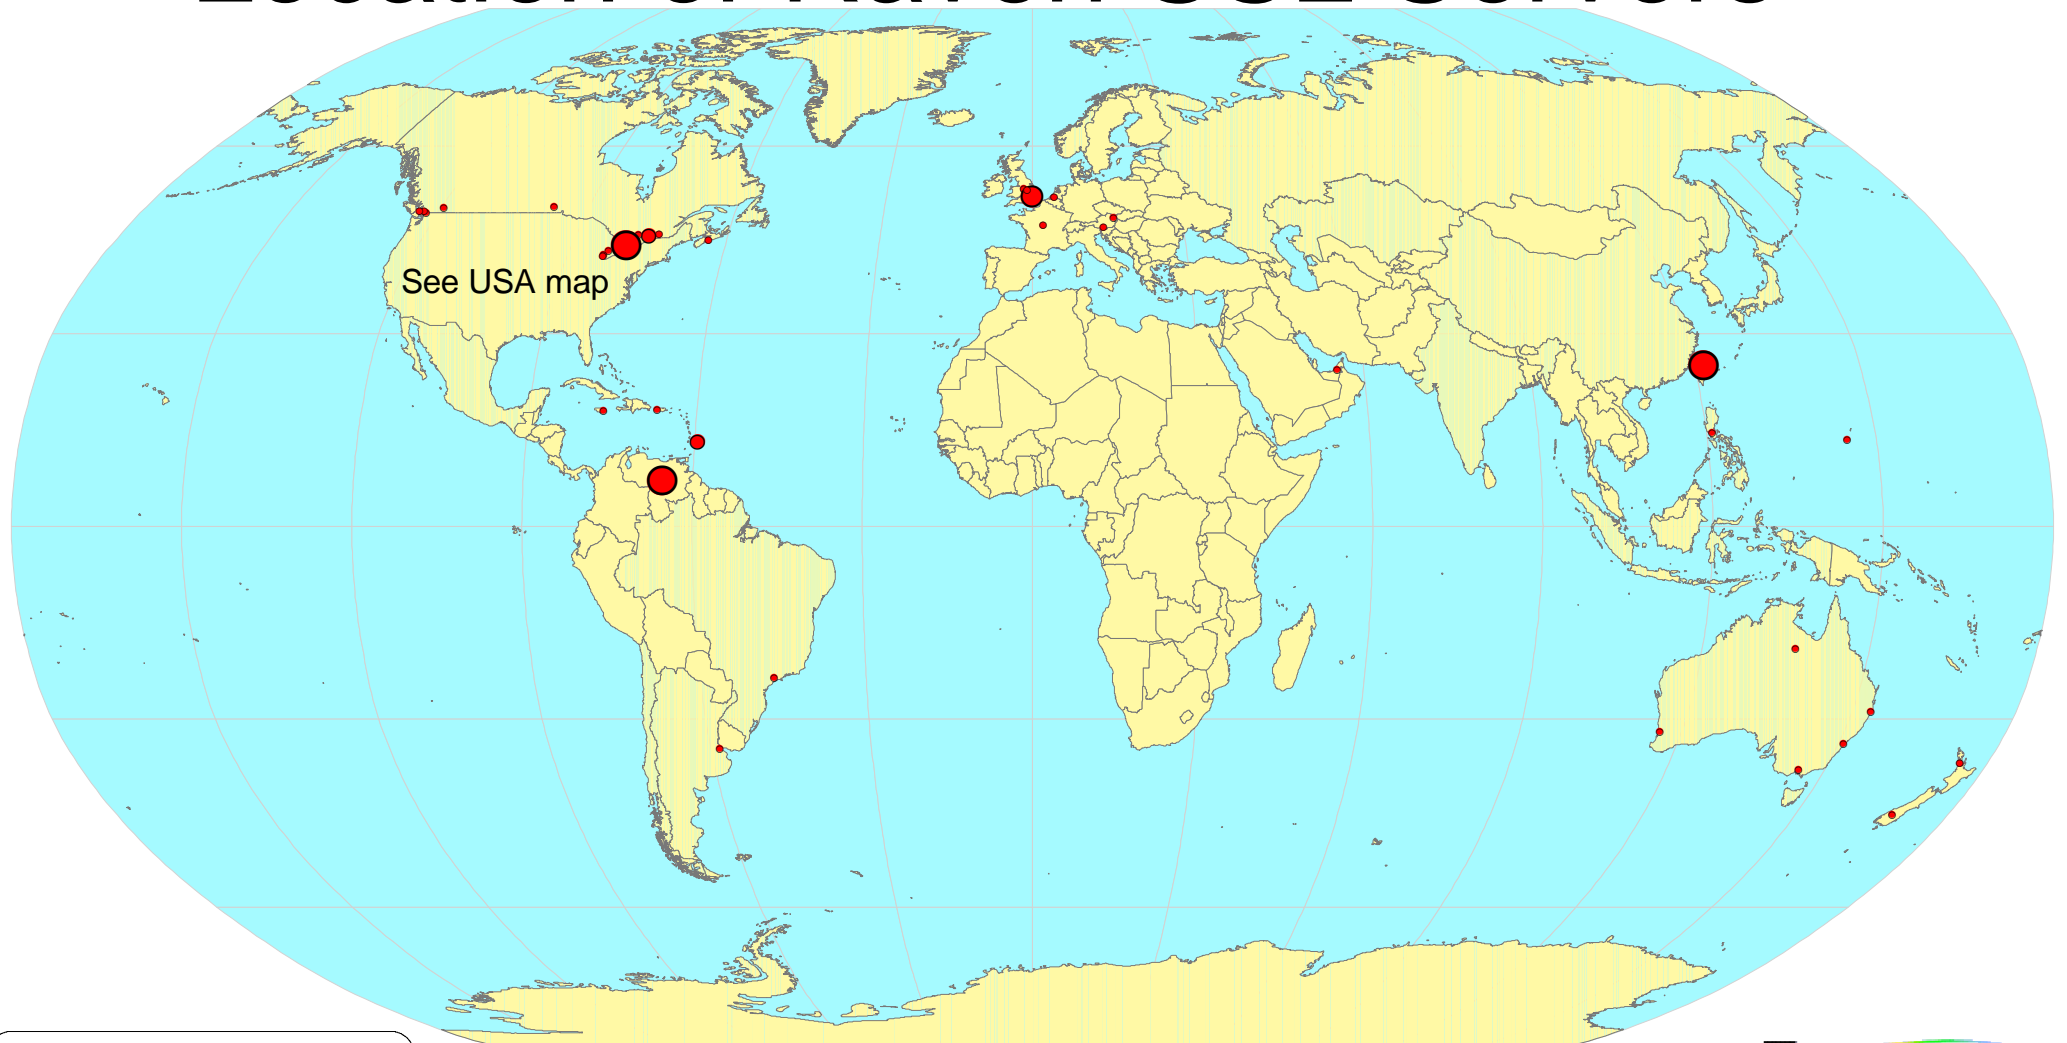

# Location of Raven SSL Servers

Number of SSL using Raven,  
Netcraft survey, July 2000

- 1 - 2
- 3 - 5
- 6 - 7
- 8 - 9

Total SSL certificates mapped = 81

Copyright - Netcraft, 2000  
<http://www.netcraft.com>