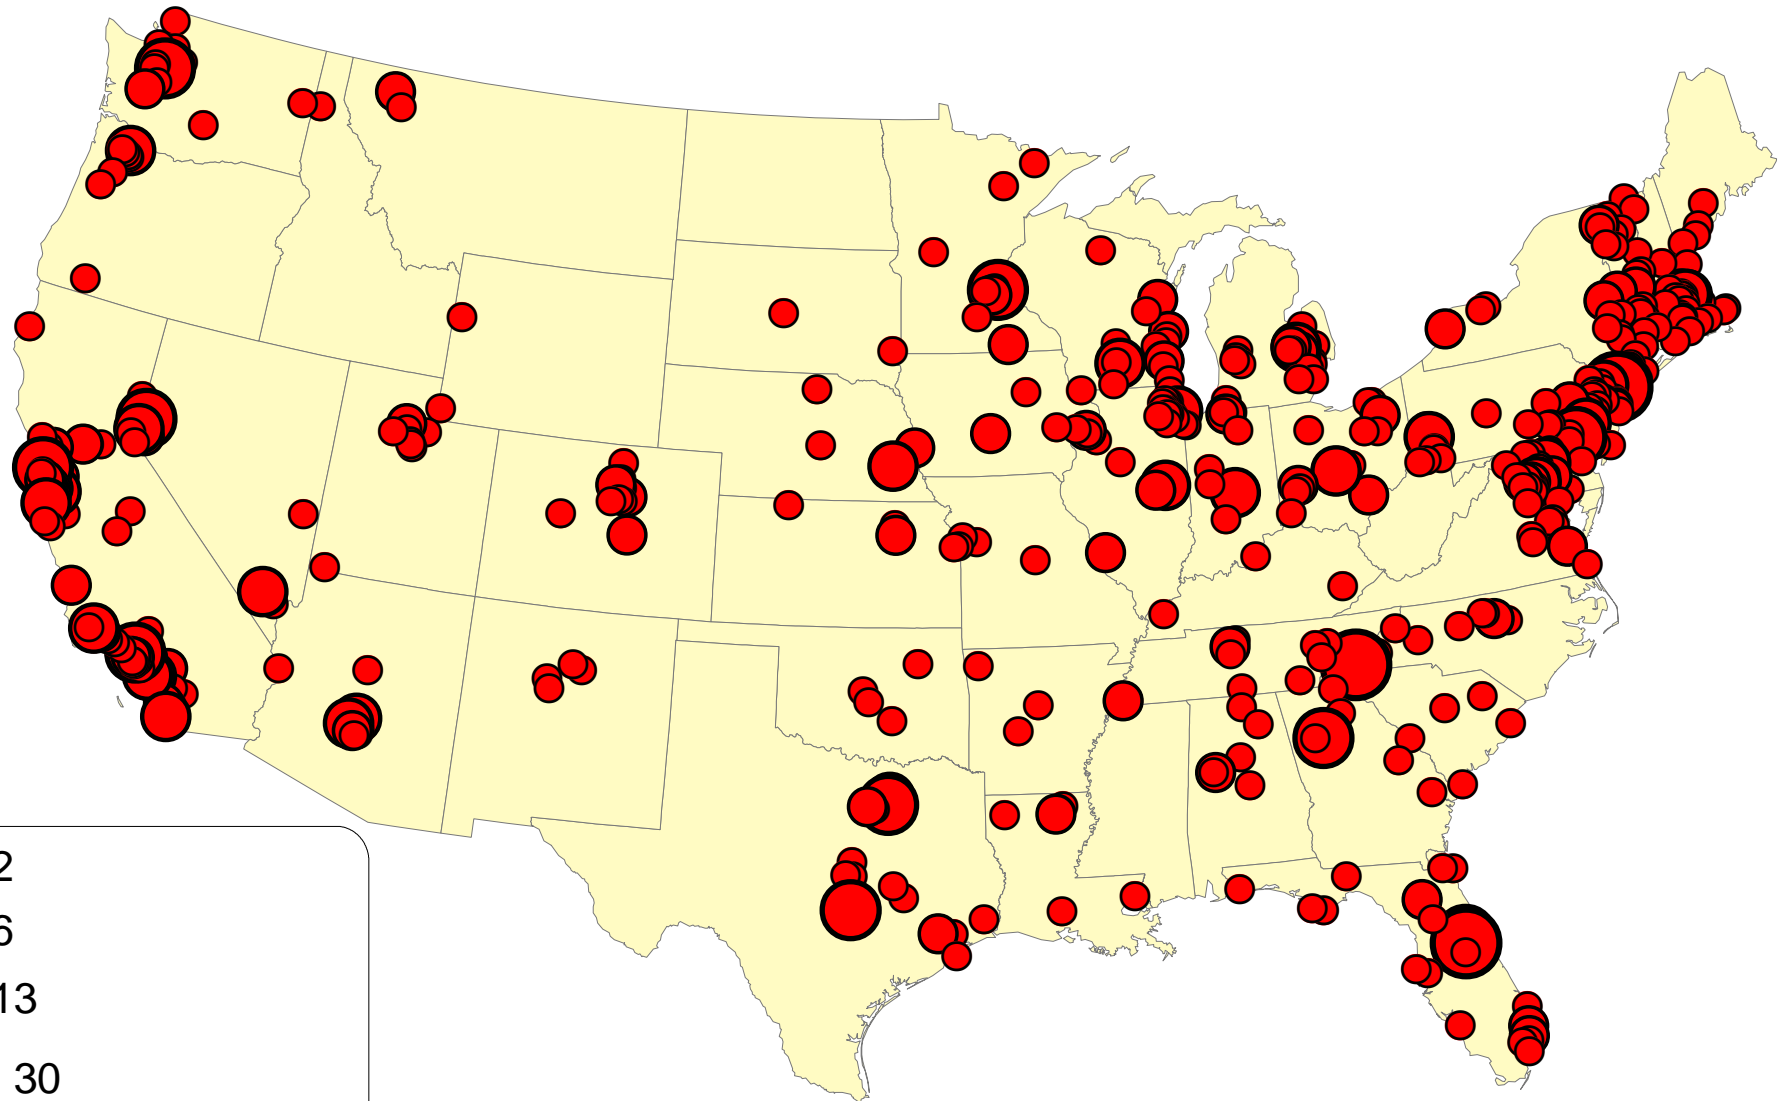

# Location of Raven SSL Servers

- 1 - 2
- 3 - 6
- 7 - 13
- 14 - 30
- 31 - 57

Number of SSL using Raven  
Netcraft survey, July 2000

Copyright - Netcraft, 2000  
<http://www.netcraft.com>