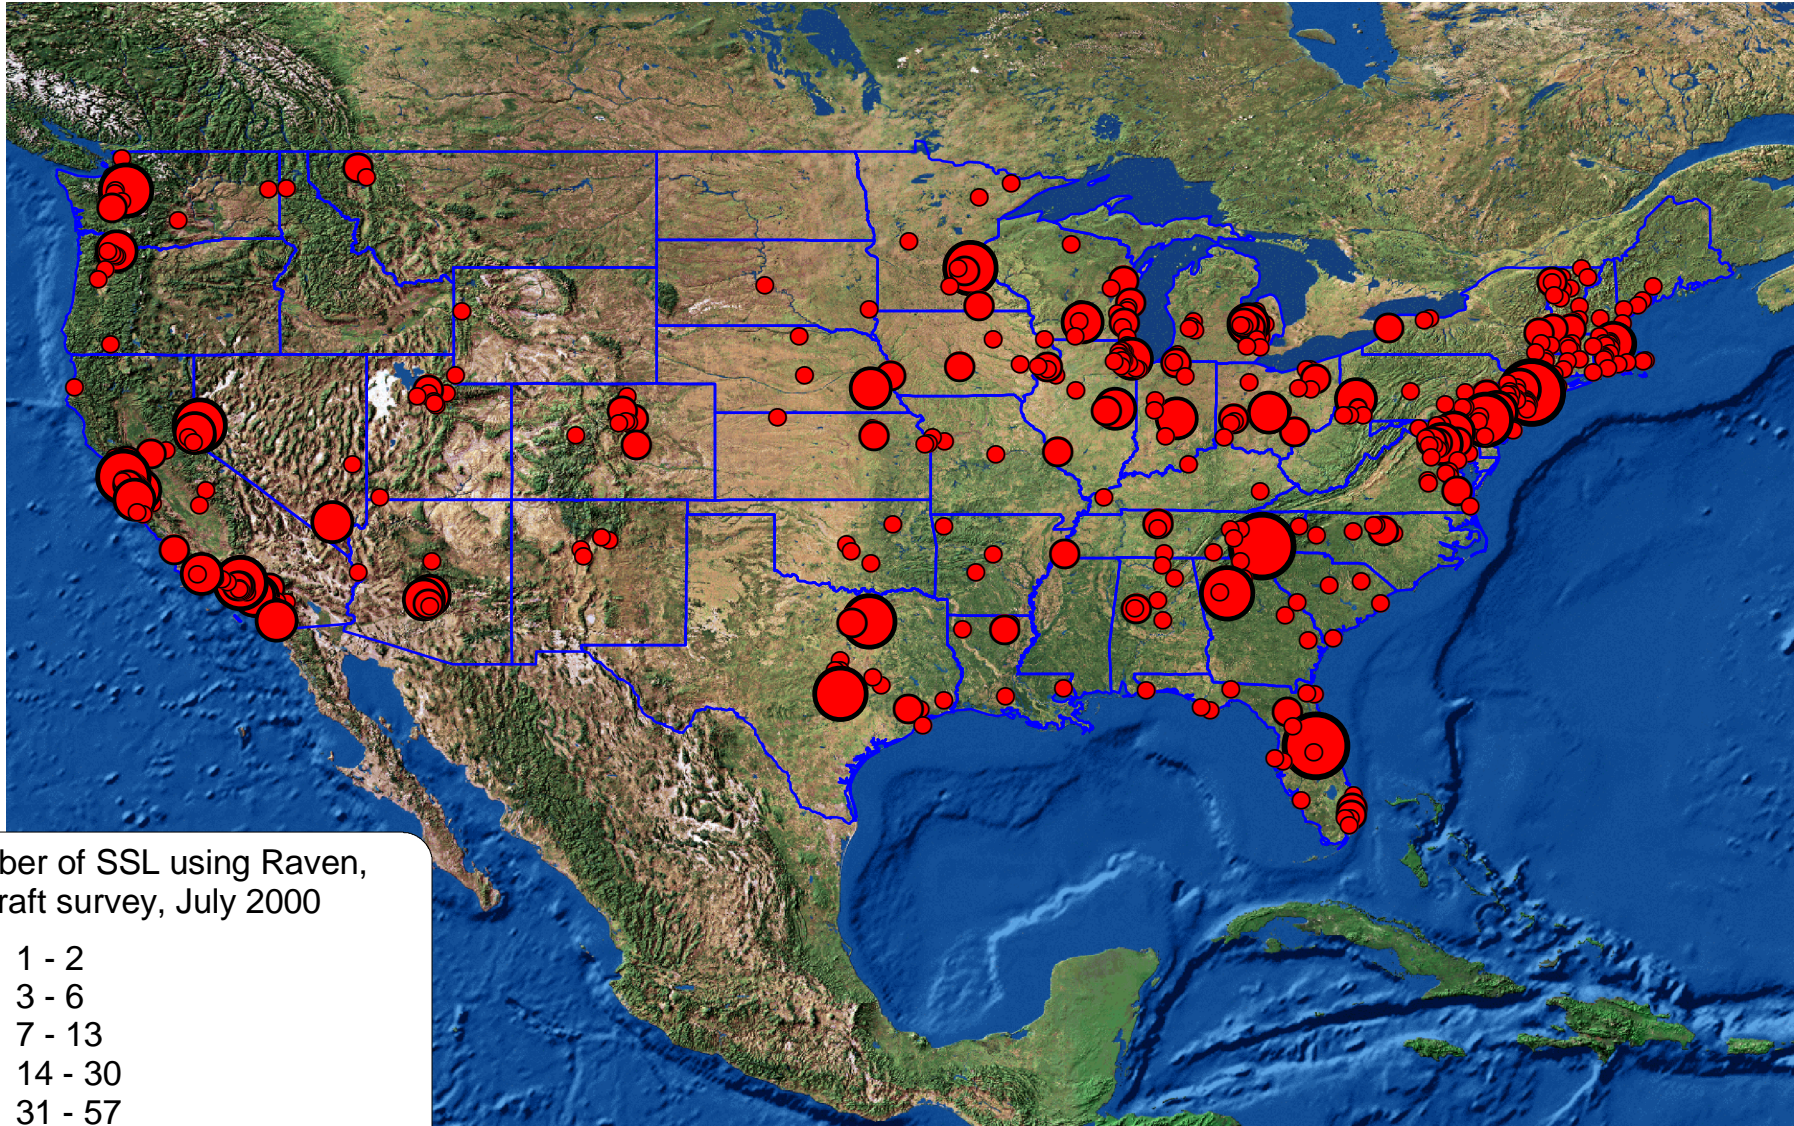

Location of Raven SSL Servers

Number of SSL using Raven,
Netcraft survey, July 2000

- 1 - 2
- 3 - 6
- 7 - 13
- 14 - 30
- 31 - 57

Total SSL certificates mapped = 1,423
(Not shown, Hawaii = 6; Alaska = 14)

Copyright - Netcraft, 2000
<http://www.netcraft.com>