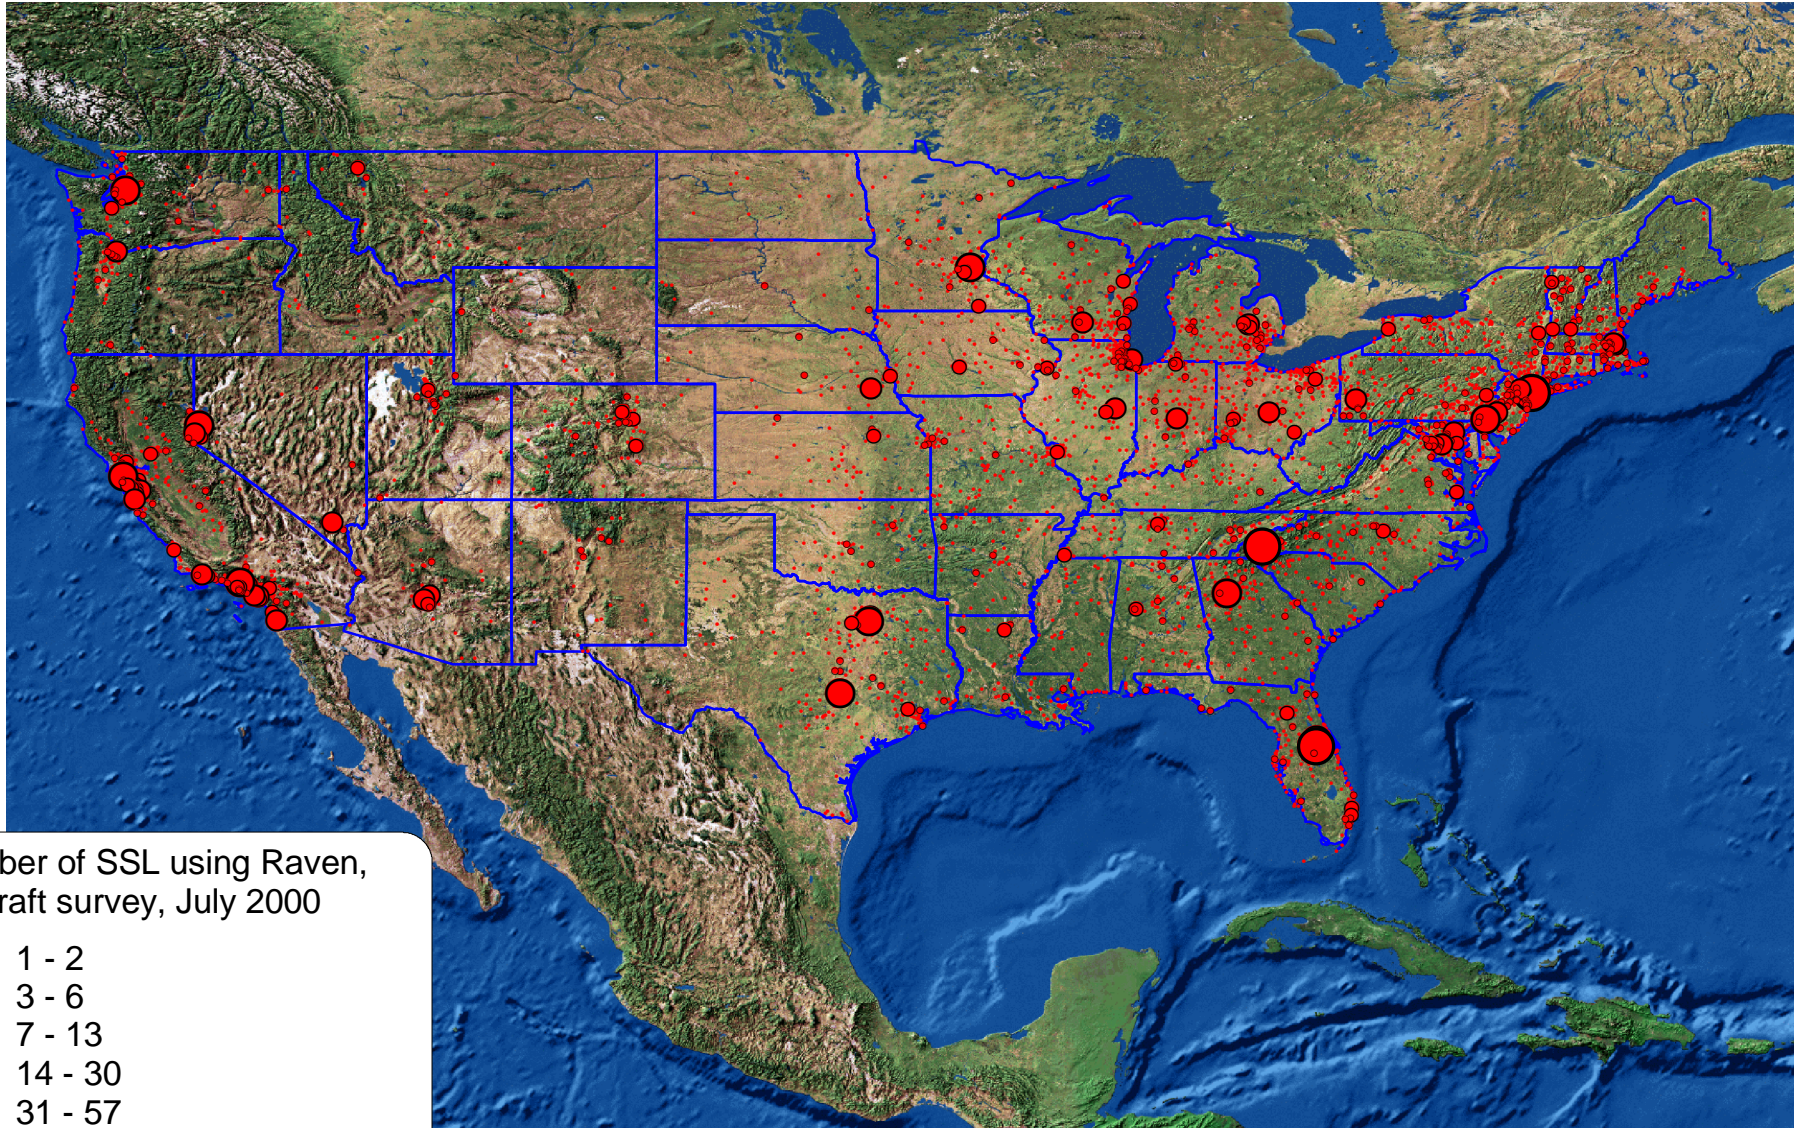

Location of Raven SSL Servers

Number of SSL using Raven,
Netcraft survey, July 2000

- 1 - 2
- 3 - 6
- 7 - 13
- 14 - 30
- 31 - 57

Total SSL certificates mapped = 1,423
(Not shown, Hawaii = 6; Alaska = 14)

Copyright - Netcraft, 2000
<http://www.netcraft.com>