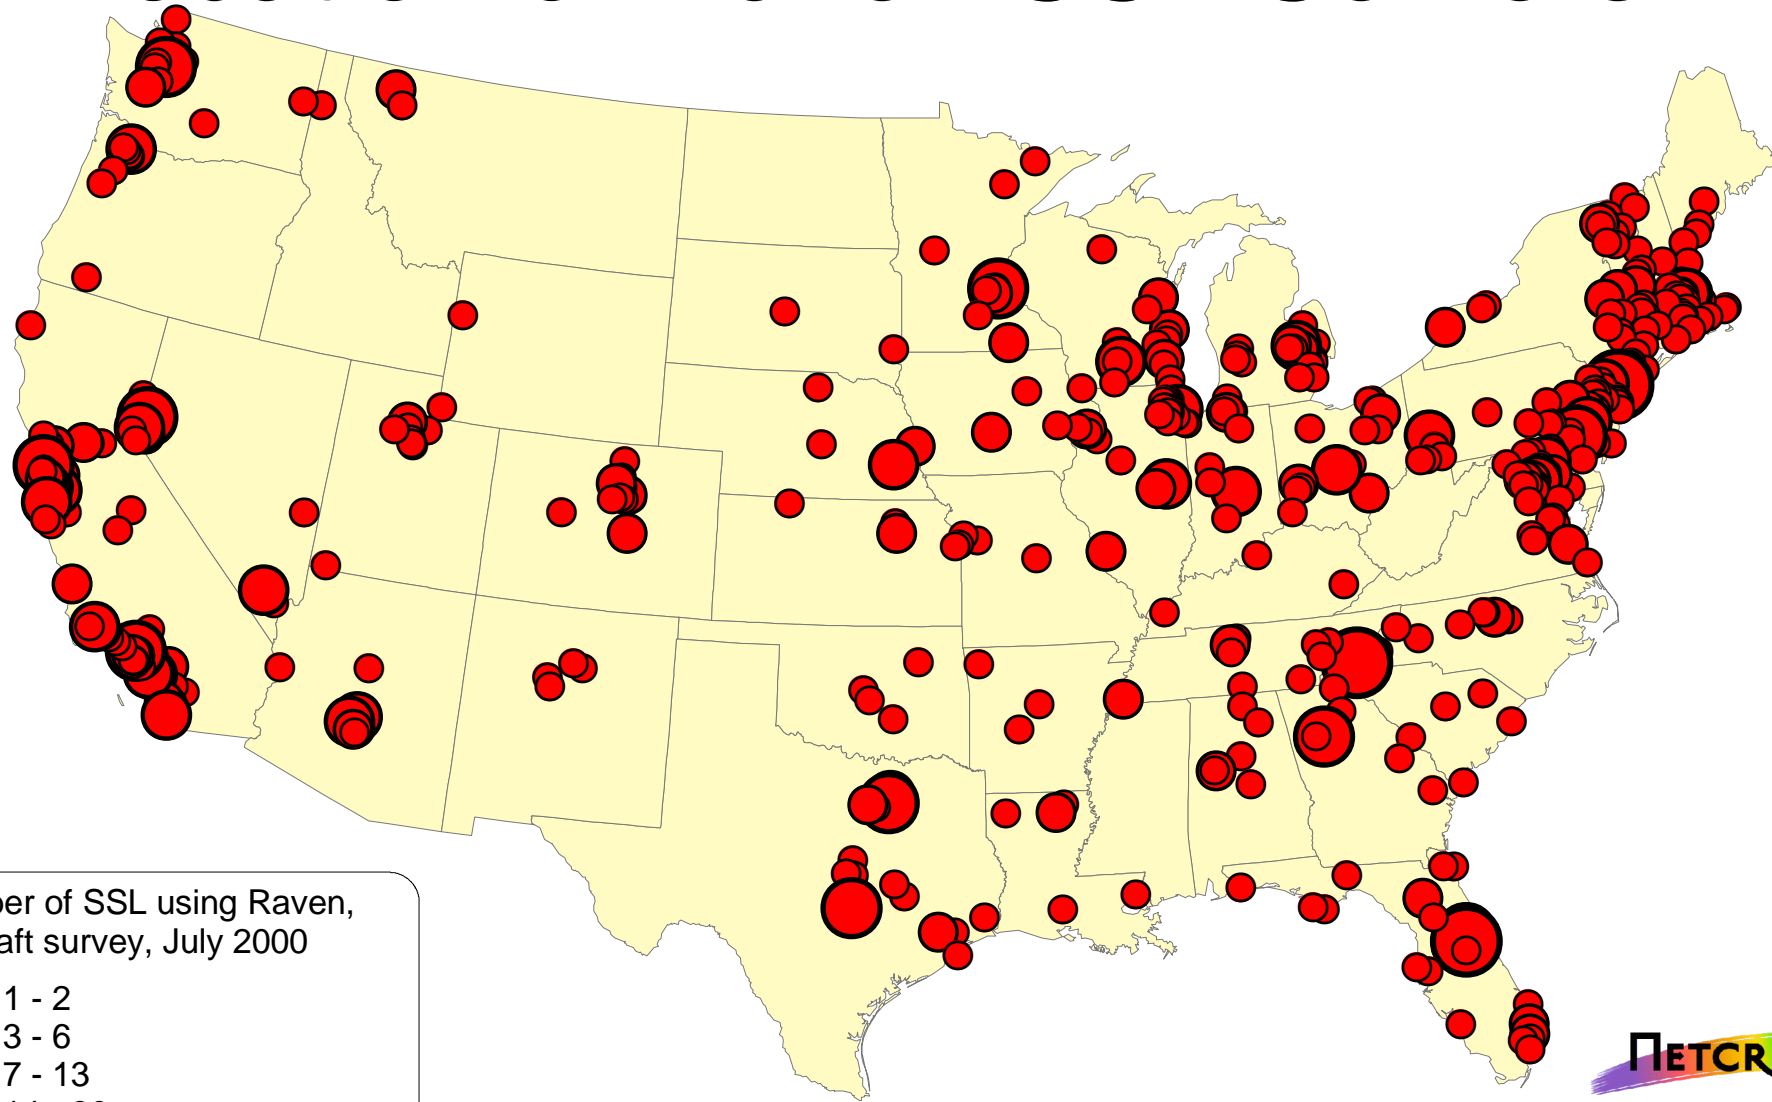

Location of Raven SSL Servers

Number of SSL using Raven,
Netcraft survey, July 2000

- 1 - 2
- 3 - 6
- 7 - 13
- 14 - 30
- 31 - 57

Total SSL certificates mapped = 1,423
(Not shown, Hawaii = 6; Alaska = 14)

Copyright - Netcraft, 2000
<http://www.netcraft.com>