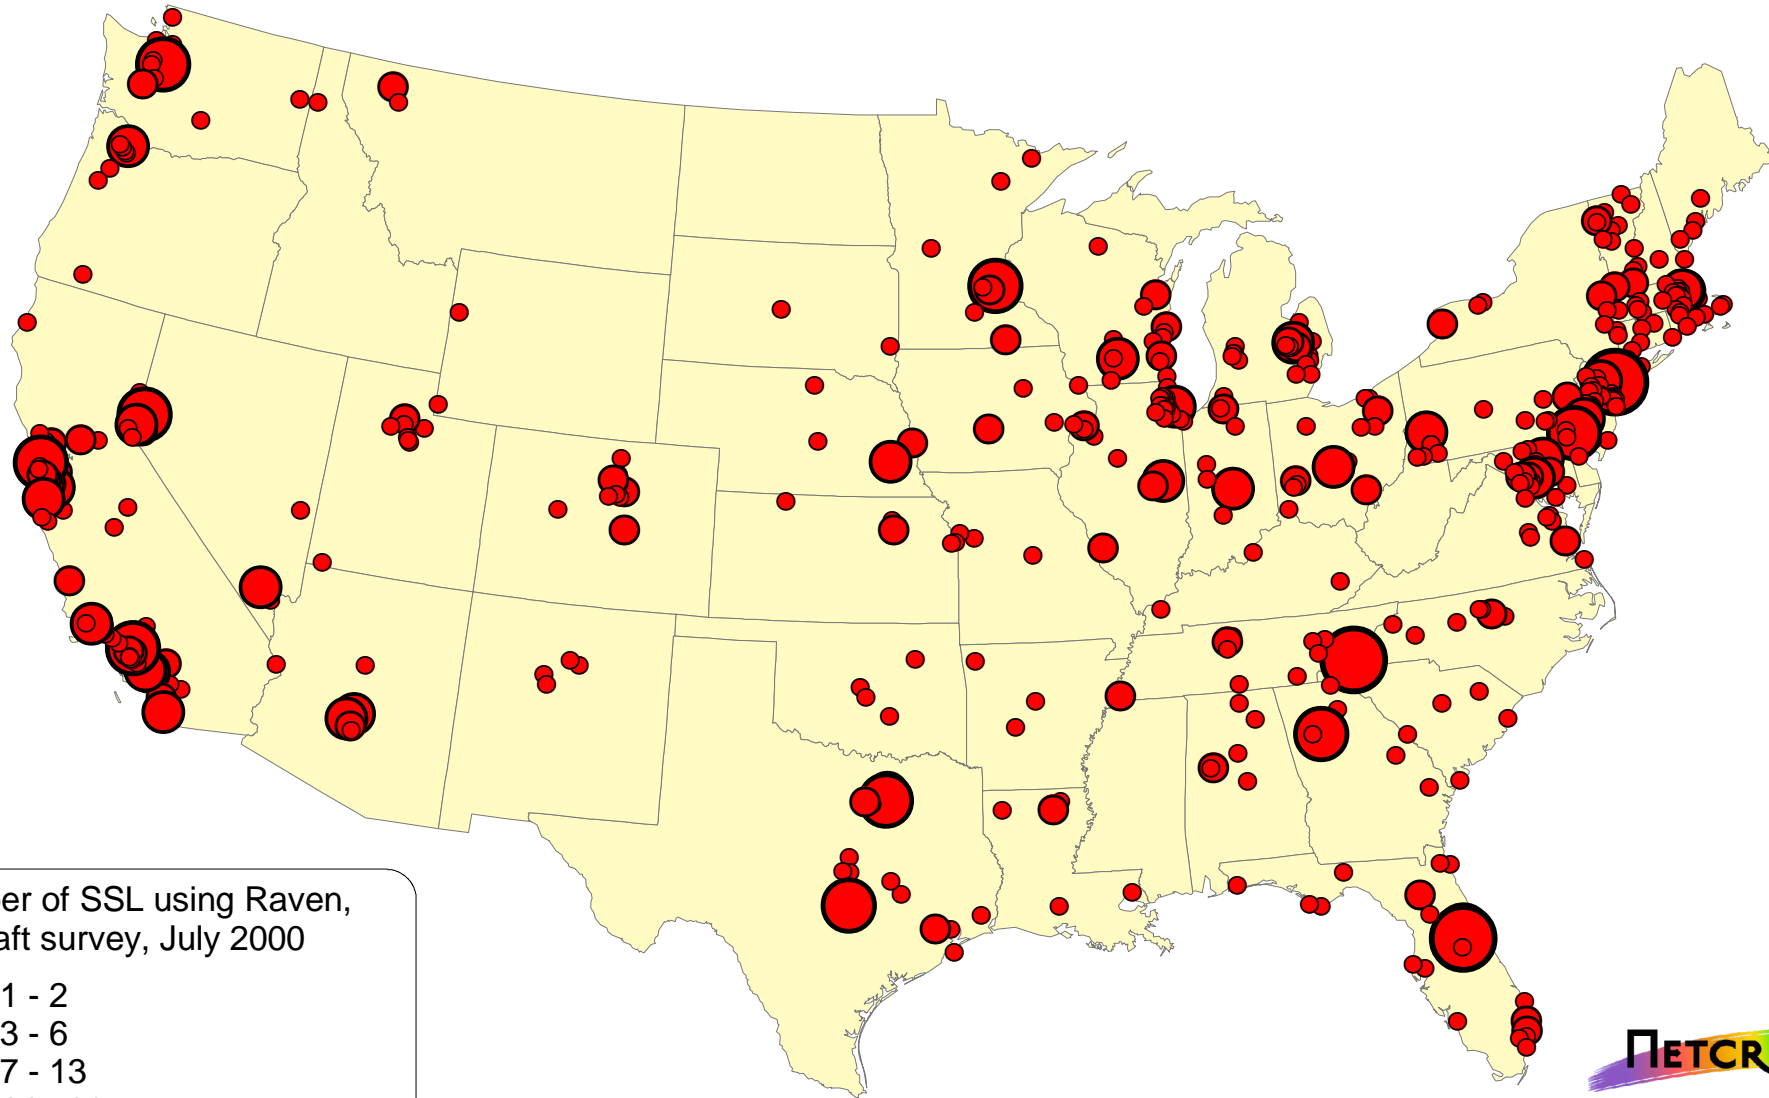

Location of Raven SSL Servers

Number of SSL using Raven,
Netcraft survey, July 2000

- 1 - 2
- 3 - 6
- 7 - 13
- 14 - 30
- 31 - 57

Total SSL certificates mapped = 1,423
(Not shown, Hawaii = 6; Alaska = 14)

Copyright - Netcraft, 2000
<http://www.netcraft.com>