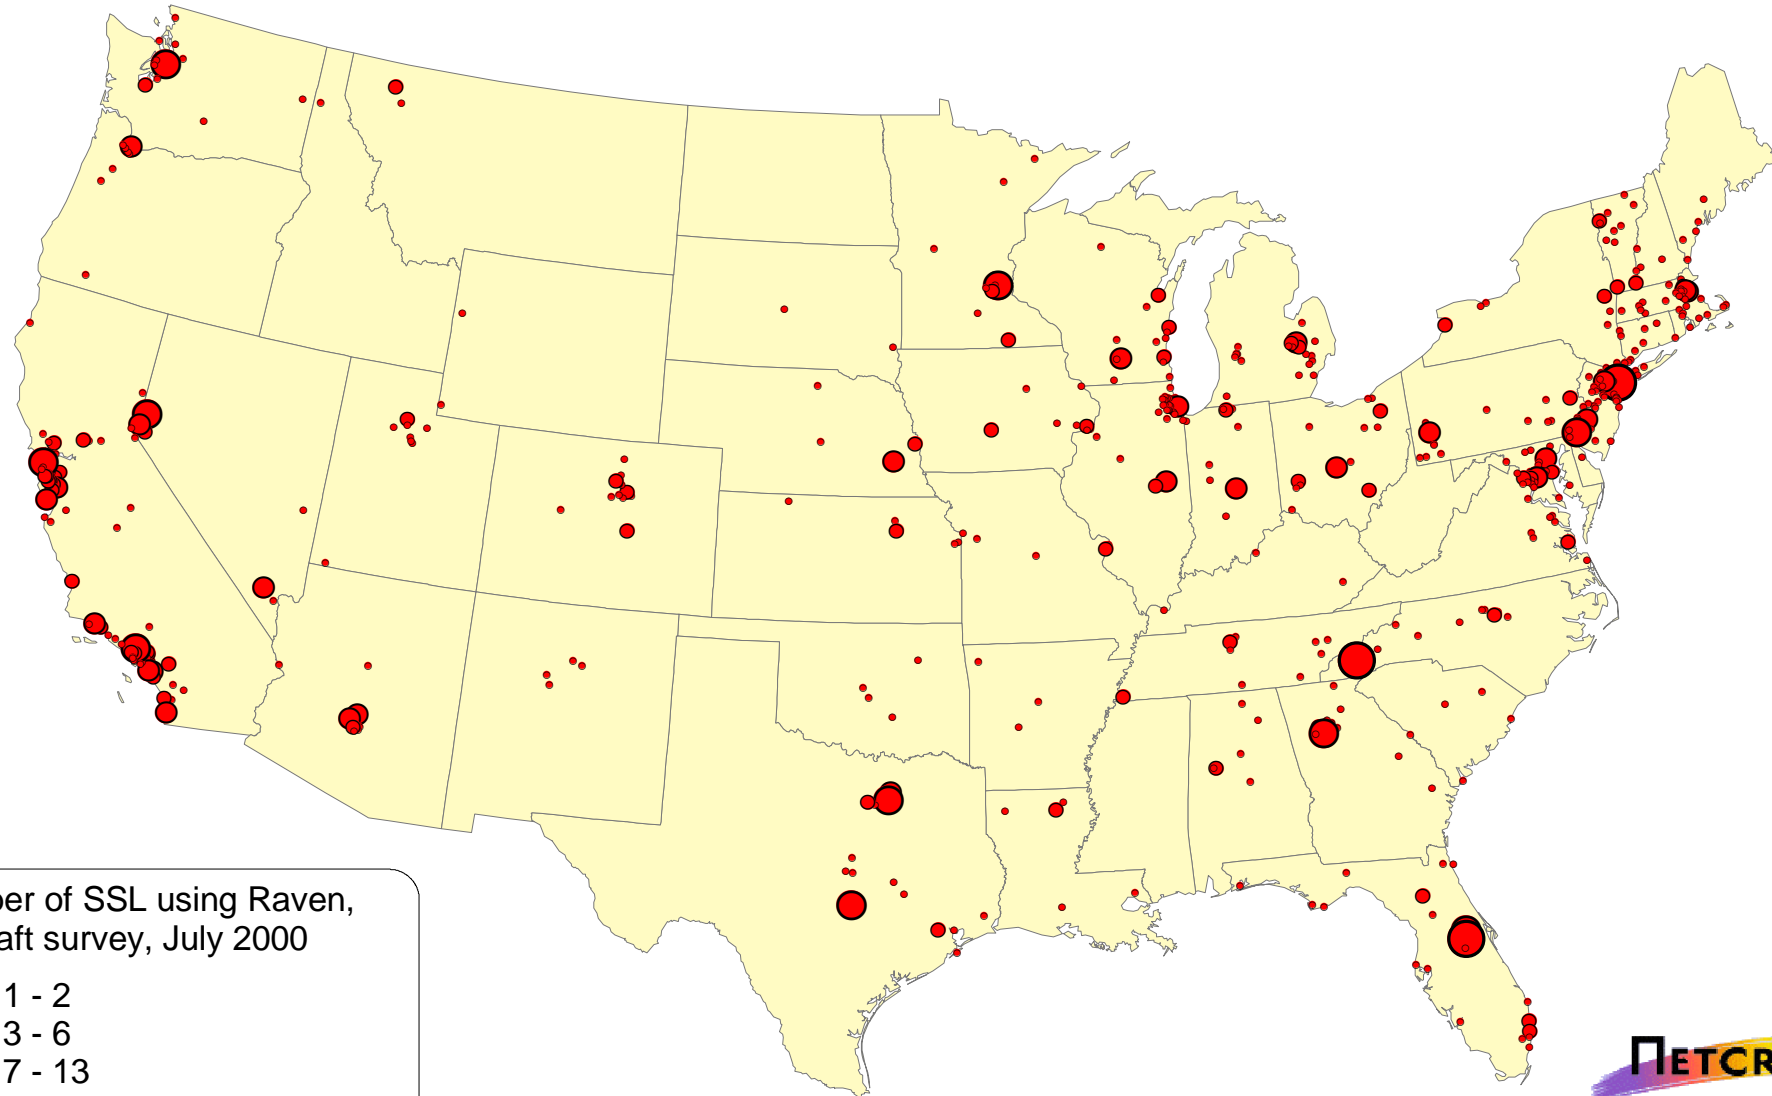

# Location of Raven SSL Servers

Number of SSL using Raven,  
Netcraft survey, July 2000

- 1 - 2
- 3 - 6
- 7 - 13
- 14 - 30
- 31 - 57

Total SSL certificates mapped = 1,423  
(Not shown, Hawaii = 6; Alaska = 14)

Copyright - Netcraft, 2000  
<http://www.netcraft.com>