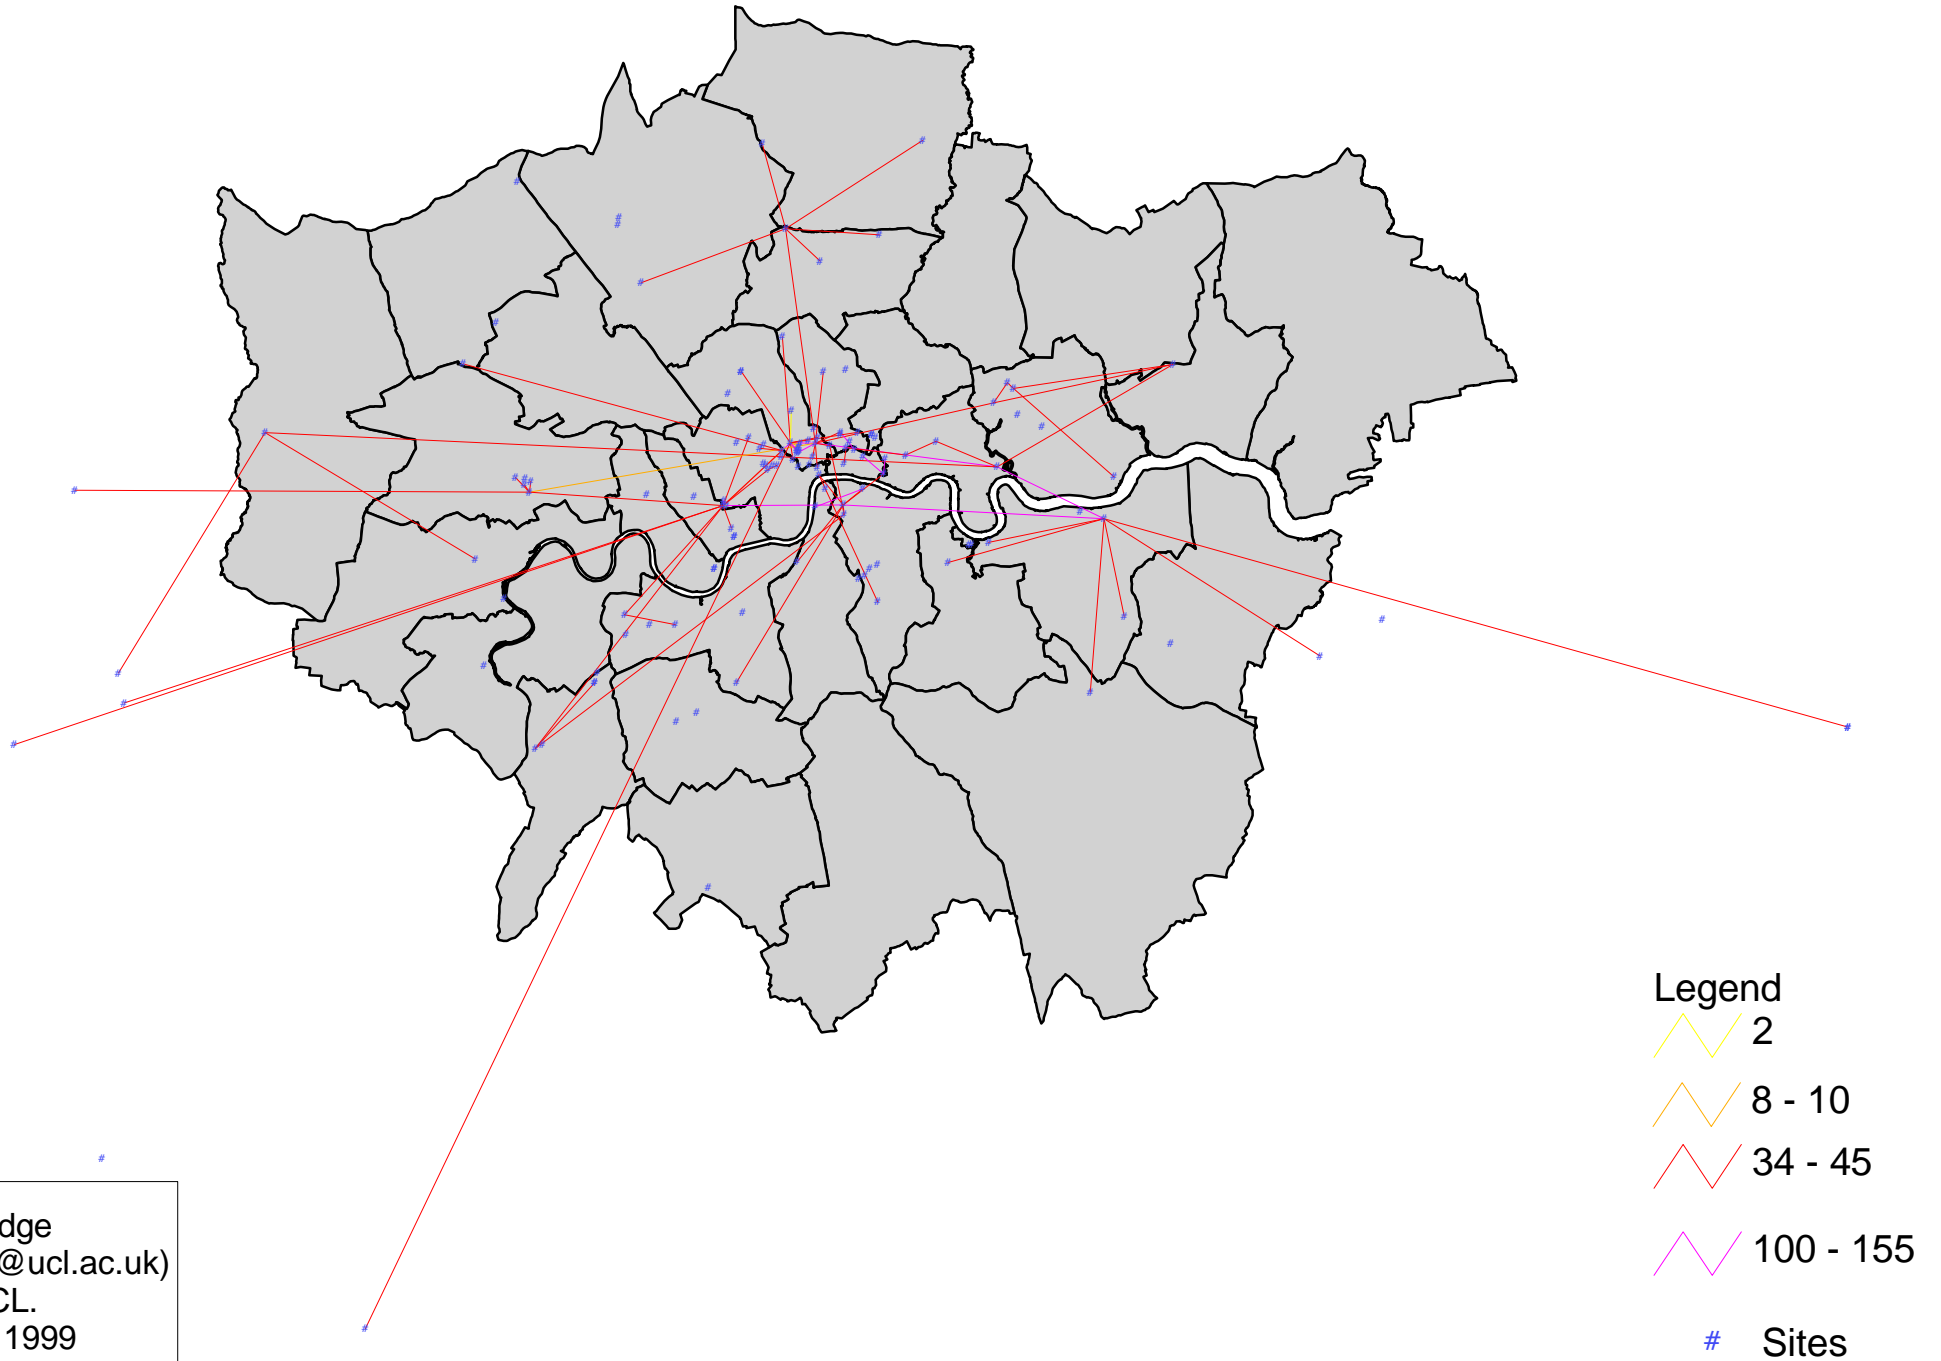

LONMAN LEASED LINE SPEEDS

Martin Dodge
(m.dodge@ucl.ac.uk)
CASA, UCL.
31st Aug. 1999