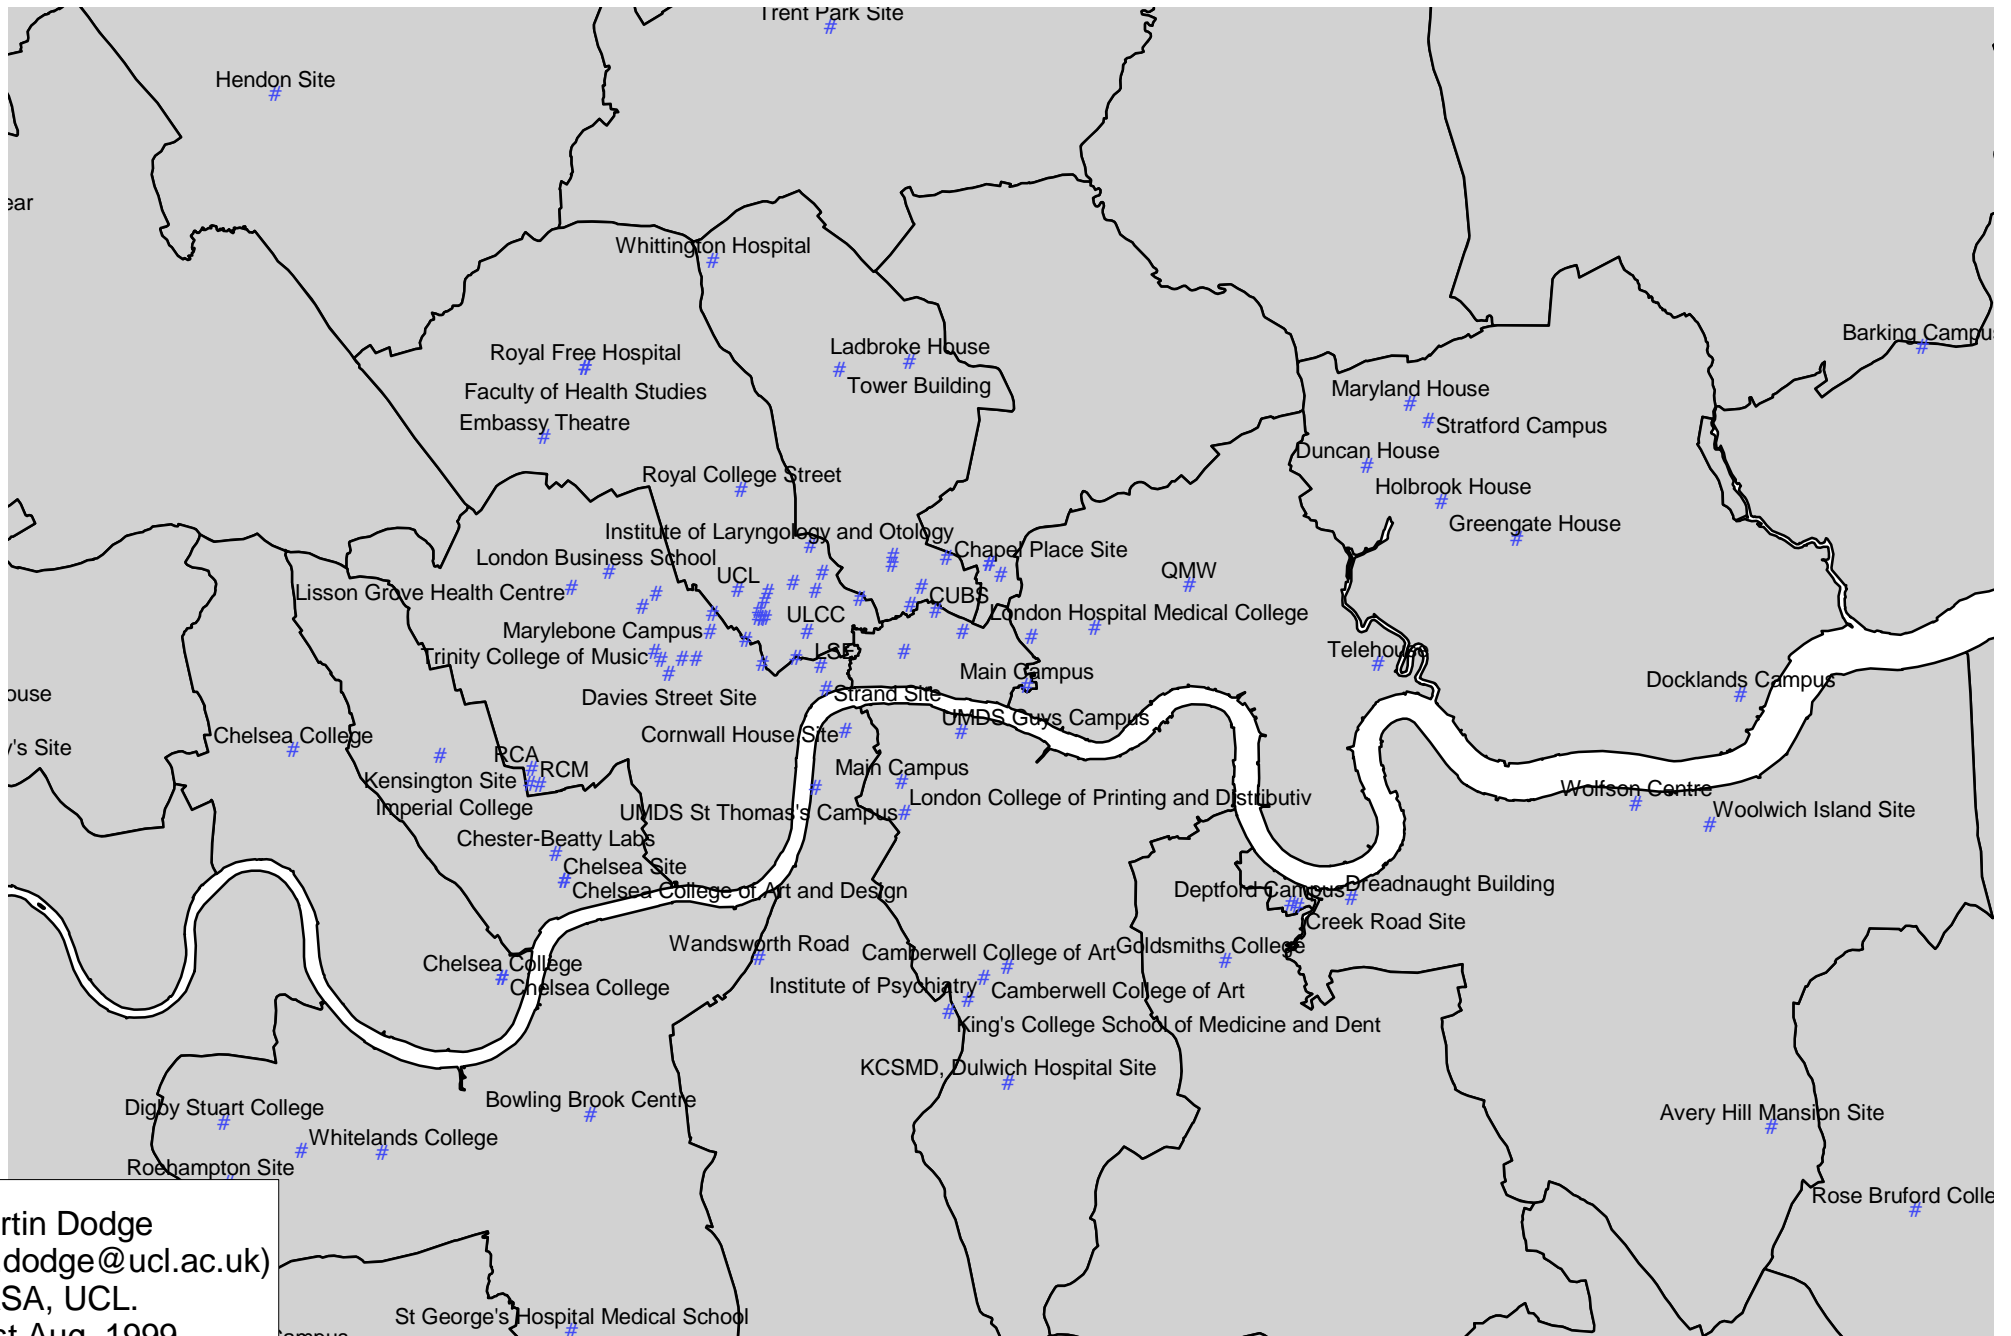

# LONMAN CENTRAL LONDON SITES

Martin Dodge  
(m.dodge@ucl.ac.uk)  
CASA, UCL.  
31st Aug. 1999